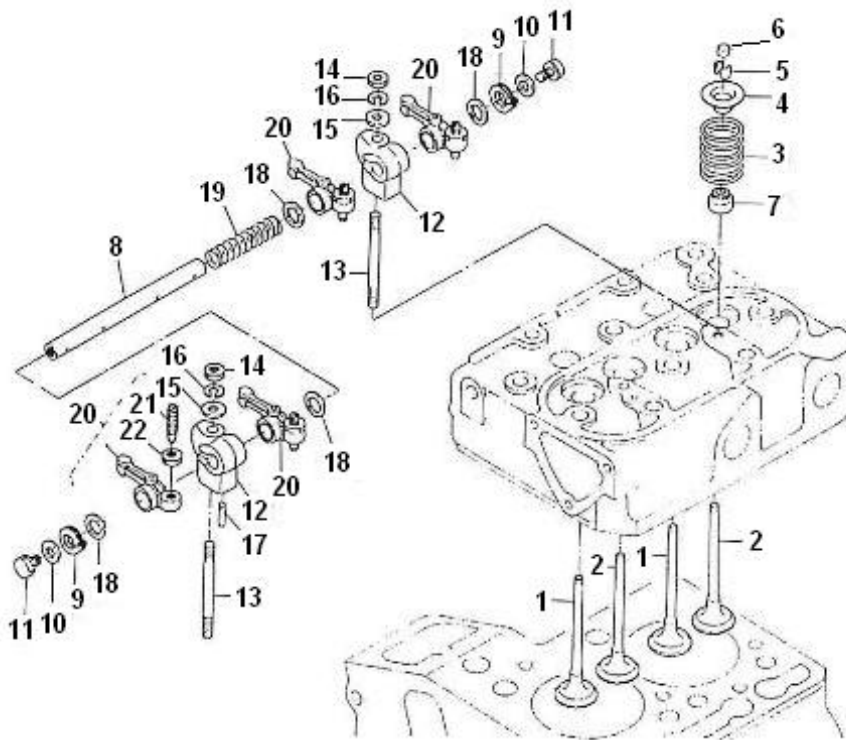

2.50HE STANDARD ENGINE / VALVES AND SPRINGS

Part number	Item	Désignation article	Quantity
970141001	1	VALVE, INTAKE 2.40	2
970141002	2	VALVE, EXHAUST 2.40	2
970141003	3	SPRING, VALVE 2.40	4
970141004	4	RETAINER, VALVE SPRING	4
970141005	5	COLLAR, VALVE SPRING 2.40	8
970141007	6	CAP, VALVE	4
970307541	7	SEAL, VALVE STEM	4
970141008	8	SHAFT, ROCKER ARM 2.40	1
970141009	9	SPRING, ROCKER ARM 2.40	2
970141013	10	WASHER, ROCKER ARM SHAFT 2.40	2
970141015	11	BOLT, M6X10	2
970141011	12	BRACKET, ROCKER ARM 2.40	2
970141012	13	STUD, CYL.HEAD 2.40	2
970151133	14	NUT, M 6	2
970141326	15	WASHER, PLAIN D6	2
970119149	16	WASHER, SPRING D 6	2
970141010	17	SCREW, ADJ.ROCKER ARM 2.40	1
970141016	18	WASHER, ROCKER ARM 2.40	2
970141017	19	SPRING, ROCKER ARM 2.40	1
970141019	20	ASSY, ROCKER ARM 2.40HE	4
970141022	21	SCREW, ADJ.ROCKER ARM	4
970141023	22	NUT, ROCKER ARM 2.40	4