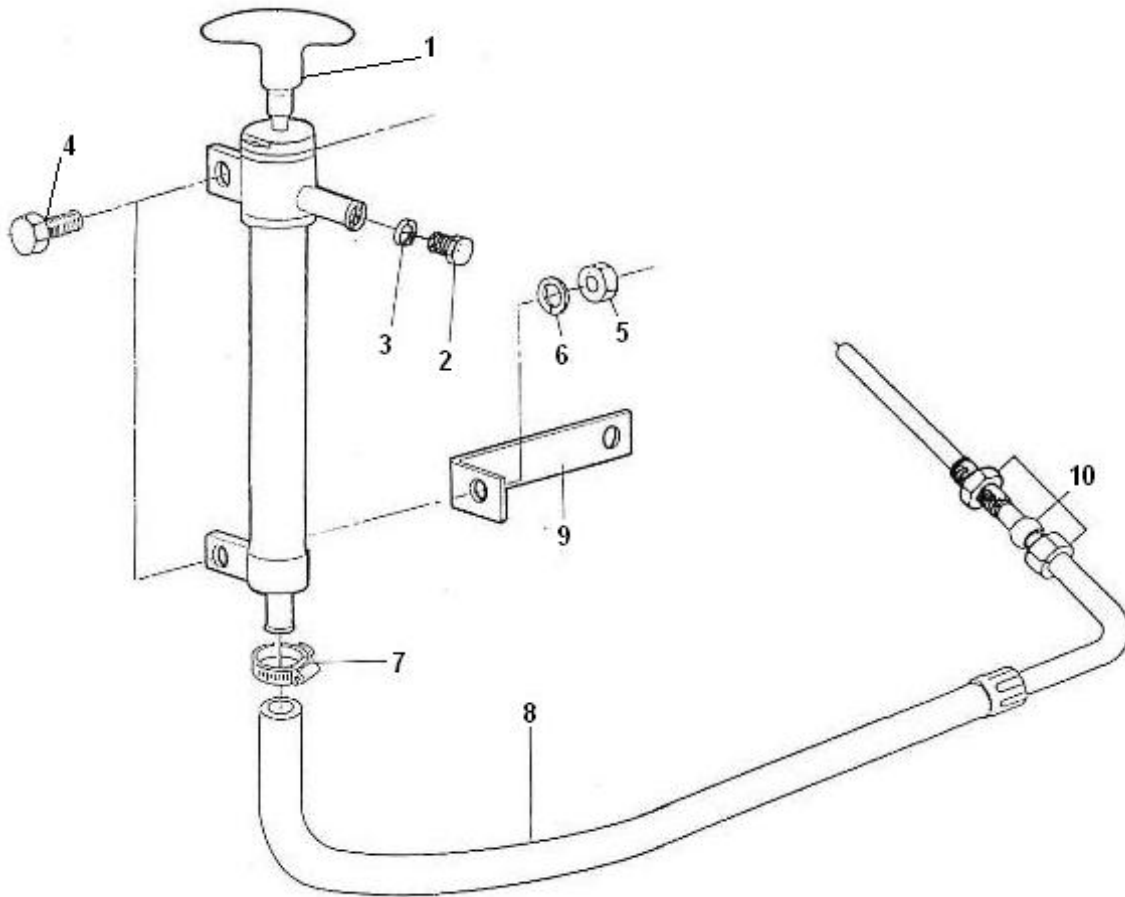

2.50HE STANDARD ENGINE / SEA WATER PUMP - DETAILS

Part number	Item	Désignation article	Quantity
970303686	1	SCREW,COVER W/PUMP F35B-9	6
970303691	2	COVER,WATER PUMP F4B-9	1
970504028	3	GASKET,F4B-9	1
970303687	4	SCREW,CAM WATER PUMP	1
970303687	5	SCREW,CAM WATER PUMP	1
970504034	6	CAM,WATER PUMP F4B-9	1
970434013	7	IMPELLER,WATER PUMP F 4B D 12	1
970307738	8	SPACER	1
970434031	9	RING,SEAL OIL W/PUMP F35B-9	2
970307744	10	O-RING	1
970307734	11	PUMP SHAFT	1
970303692	12	BEARING,CASE WATER PUMP F4B-9	2
970307739	13	SPACER	1
970303693	14	RING,RETAINING WATER PUMP F4B-	1
970307808	15	PUMP,WATER	1
970307749	16	REPAIR KIT	1

2.50HE STANDARD ENGINE / INTAKE MANIFOLD

Part number	Item	Désignation article	Quantity
970145101	1	MANIFOLD,INTAKE	1
970145102	2	GASKET,INTAKE MANIFOLD 2. 40	1
970490119	3	BOLT,M 6X 18	2
970302736	4	BOLT,M 6X 45	1
970119149	5	WASHER, SPRING D 6	1
970301330	6	FILTER,AIR HE	1
970302573	7	HOSE,CARTER DEAIR 2.40HE	1
970439306	8	CLAMP	2
970301611	9	HOSE,AIR FILTER 2. 40-2.60/HE	1
970634621	10	CLAMP,HOSE	1
970604533	11	CLAMP,HOSE 32-44	1

2.50HE STANDARD ENGINE / OIL DRAIN PUMP

Part number	Item	Désignation article	Quantity
970439302	1	PUMP,OIL EXTRACTION	1
970832061	2	BOLT	1
970300288	3	GASKET,M8	1
970439910	4	BOLT,HEX M 6X 16	2
970635460	5	NUT,M 6	1
970119149	6	WASHER, SPRING D 6	1
970439306	7	CLAMP	1
970307965	8	DRAIN OIL PIPE	1
970307140	8	HOSE	1
970307019	9	BRACKET	1
970302482	10	BOLT,BANJO M12X1,25	1
970310026	10	CONNECTION	1
970300325	11	RING,SEAL D12	2
970307264	12	CLAMP	1