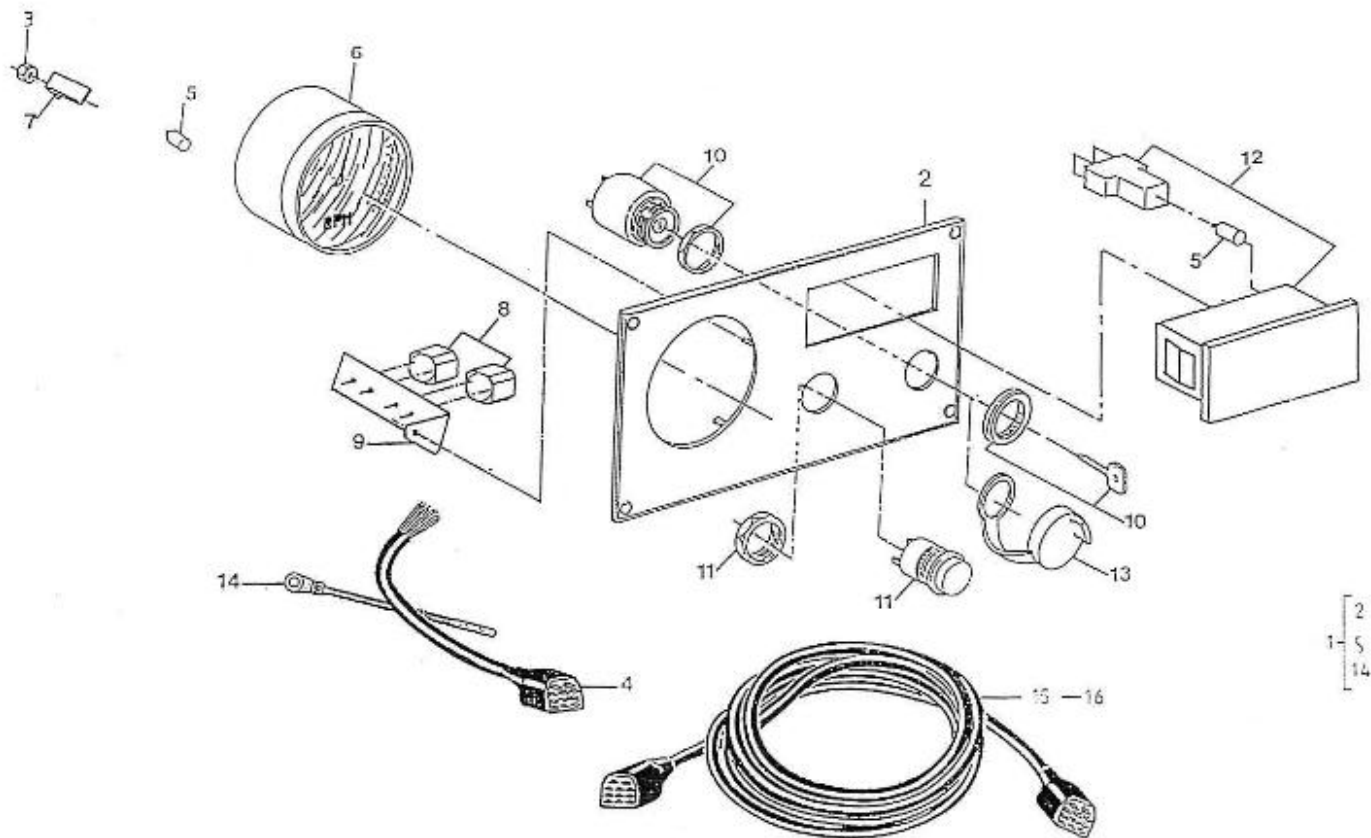

2.50HE STANDARD ENGINE / INSTRUMENT PANELS

Part number	Item	Désignation article	Quantity
970302214	2	PLATE,PANEL 1 INSTRUMENT	1
970301191	3	NUT,M 4 A2	4
970302662	4	WIRING,PANEL 1 INSTR. (11P	1
970856011	5	BULB 12V-2W	5
970300920	7	CLAMP,INSTRUMENTS	4
970302684	8	BUZZER,SONITRON SMA 24A P17.05	2
970302667	10	SWITCH,BOSCH STARTER + GLOWING	1
970300967	11	BUTTON,PUSH	1
970856005	12	INDICATORI OTTICI A 4 SPIE	1
970304021	13	COVER	1
970304019	14	CABLEBINDER,PLASTIC 4.8X195	1
970302666	15	WIRING,INTERMEDIATE 8MTR 11POS	1
970302665	16	WIRING,INTERMEDIATE 4MTR 11POS	1