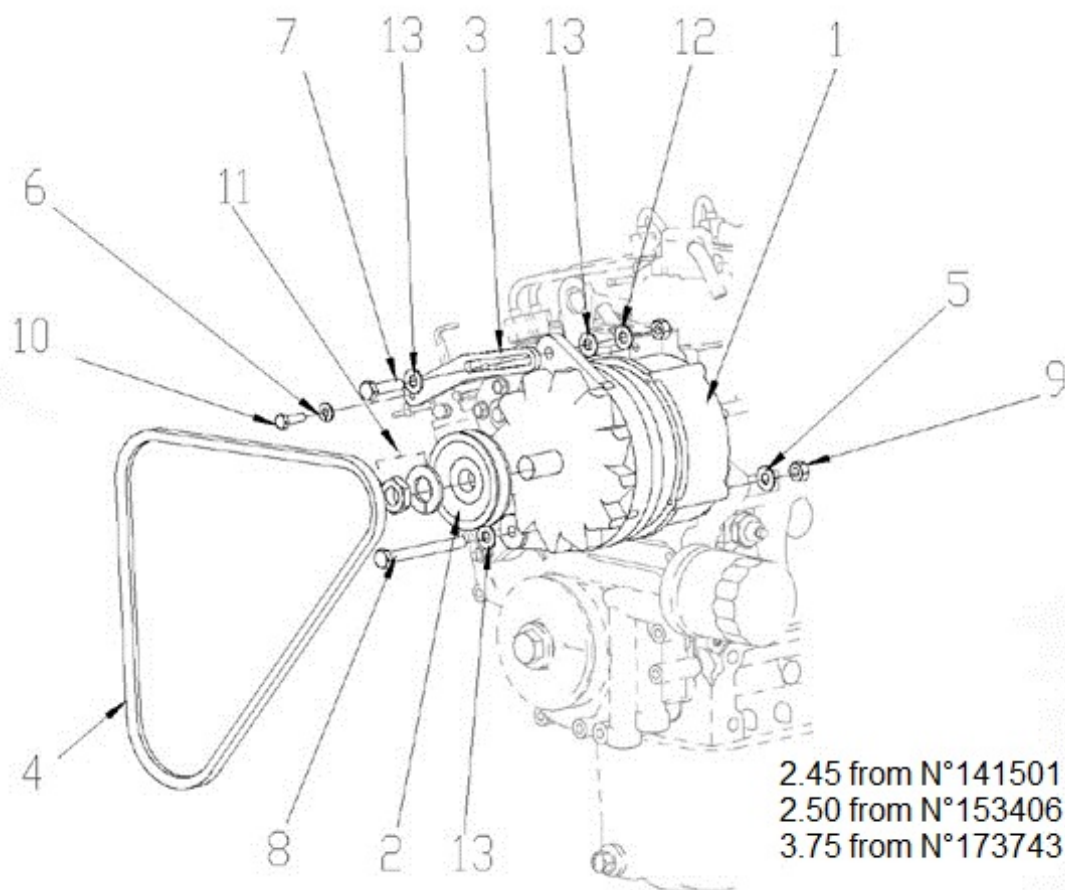

2.50HE STANDARD ENGINE / ALTERNATOR

Part number	Item	Désignation article	Quantity
970307448	1	SUPPORT,ALTERNATOR	1
48201149	1	ALTERNATOR 12V-70A	1
970307495	2	BOLT	1
95312304	2	PULLEY	1
970039794	3	WASHER	1
95203081	3	TIGHTNER	1
48108138	4	V BELT	1
970307532	4	NUT	1
970119139	5	WASHER,CORRUGATED D8	1
970307522	5	ALTERNATOR,14V-60A	1
970119149	6	WASHER, SPRING D 6	1
970307194	6	PULLEY	1
970307533	7	REGULATOR,ALTERNATOR	1
970119148	7	BOLT, HEX M 8X 30	1
970307133	8	V-BELT	1
970300261	8	BOLT,HEX M 8X 80	1
970307449	9	TIGHTENER,V-BELT	1
970027322	9	NUT,M 8	2
970644006	10	BOLT,HEX M 6X 20	1
970304050	10	WASHER	1
970024016	11	BOLT,HEX M 8X 40	1
970119138	12	WASHER,SPRING D 8	1
970027322	13	NUT,M 8	2
970027323	13	WASHER,PLAIN D 8	3
970300261	14	BOLT,HEX M 8X 80	1
970439910	15	BOLT,HEX M 6X 16	1
970119149	16	WASHER, SPRING D 6	1