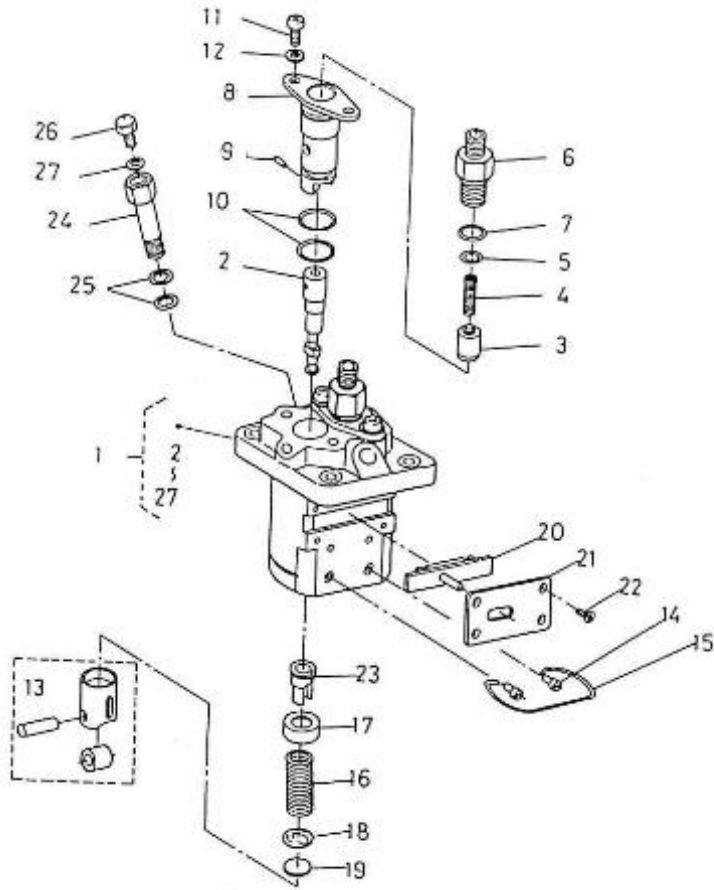

2.50HE STANDARD ENGINE / INJECTION AND FEED PUMPS

Part number	Item	Désignation article	Quantity
970307597	1	ASSY PUMP,INJECTION	1
970307603	2	ASSY PLUNGER	2
970142147	3	VALVE,INJ.PUMP 2. 40HE	2
970142148	4	SPRING,INJ.PUMP	2
970142149	5	GASKET,RING INJ.PUMP 2.40	2
970307604	6	BRACKET	2
970142151	7	O-RING,INJ.PUMP	2
970302918	8	FLANGE,SLEEVE	2
970302919	9	PIN,JOINT	2
970142161	10	O-RING,INJ.PUMP	4
970303946	11	SCREW	4
970307605	12	WASHER,TONGUED	4
970142165	13	TAPPET,INJ.PUMP CPL.	2
970303947	14	PIN,TAPPET GUIDE	2
970142159	16	SPRING,INJ.PUMP	2
970303949	17	SEAT,SPRING -UPPER-	2
970303950	18	SEAT,SPRING -LOWER-	2
970303951	19	SHIM	1
970307607	20	LUCK,CONTROL	1
970303954	22	SCREW	4
970142168	23	SLEEVE,CONTROL	2
970307609	24	SCREW,FOLLOW	1
970307610	25	GASKET,COPPER	2
970307611	26	SCREW	1
970307612	27	GASKET	1