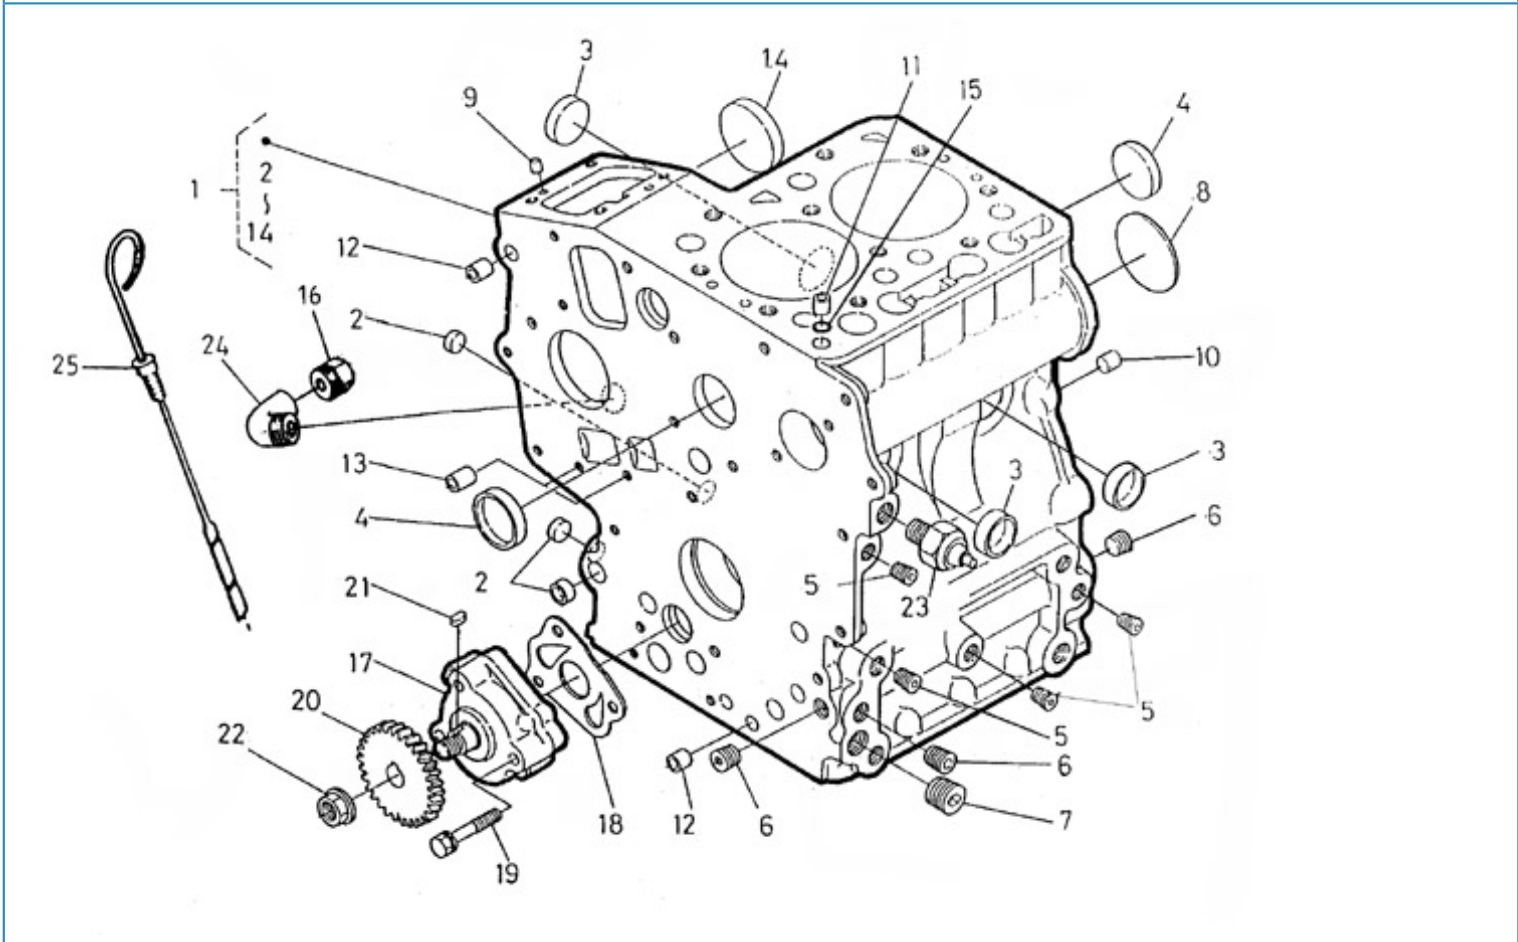

Filtre(s) :

- type: 2.50HE STANDARD ENGINE

2.50HE STANDARD ENGINE / ENGINE BLOCK

Part number	Item	Désignation article	Quantity
970307455	2	CAP,SEALING	3
970307456	3	CAP,SEALING	3
970140104	4	CAP, FREEZE	2
970490107	5	PLUG,SOCK	4
970490108	6	PLUG,SOCK	3
970490109	7	PLUG,SOCK	1
970307457	8	PLUG,EXPANSION	1
970140109	9	PIN, CYLINDRICAL	2
970490111	10	PIN,CYLINDRICAL	2
970490112	11	PIN,PIPE	1
970490113	12	PIN,PIPE	2
970140108	13	PIN, PIPE	2
970307458	14	COVER,CYL.HEAD	1
970490116	15	O-RING	1
970307178	16	TAP	1
970143114	17	PUMP,OIL CPL.	1
970143115	18	GASKET,OIL PUMP	1
970143116	19	BOLT	3
970143117	20	GEAR,OIL PUMP DRIVE 2. 40	1
970143118	21	KEY,FEATHER	1
970307460	22	NUT,FLANGE	1
970851700	23	SWITCH,OIL	1
970307267	24	ELBOW	1
970307462	25	GAUGE,OIL	1

2.50HE STANDARD ENGINE / OIL SUMP - OIL PUMP

Part number	Item	Désignation article	Quantity
970307461	1	COMP.OIL PAN	1
970307971	1	PAN,OIL	1
970140110	2	GASKET, OIL PAN 2.40	1
970140123	3	BOLT ,M 6X12	14
970313311	4	BOLT	1
970300325	4	RING,SEAL D12	2
970302482	5	BOLT,BANJO M12X1,25	1
970301951	5	O-RING	1
970307463	6	FILTER 1,OIL	1
970307965	7	DRAIN OIL PIPE	1
970301951	7	O-RING	1
970313311	8	BOLT	1
970310026	8	CONNECTION	1
970307140	9	HOSE	1
970307674	10	NIPPLE	1
970150128	11	WASHER,DRAIN PLUG	1

2.50HE STANDARD ENGINE / CYLINDER HEAD COVER

Part number	Item	Désignation article	Quantity
970307500	1	JOINT,BREATHER PIPE	1
970140303	2	PLATE, BREATHER ELEMENT N01	1
970140302	3	HOUSING, BREATHER ELEMENT	1
970302769	4	FILTER,BREATHER ELEMENT	1
970140306	5	SHIELD, OIL BREATHER	1
970490307	6	SCREW,M 5X 10	2
970307471	7	COVER,CYL.HEAD	1
970307472	8	GASKET,COVER CYL:HEAD	1
970140504	9	NUT, CAP M8	2
970150403	10	RING,SEAL	2
970490510	11	CAP,FILLING OIL	1
970490511	12	O-RING	1