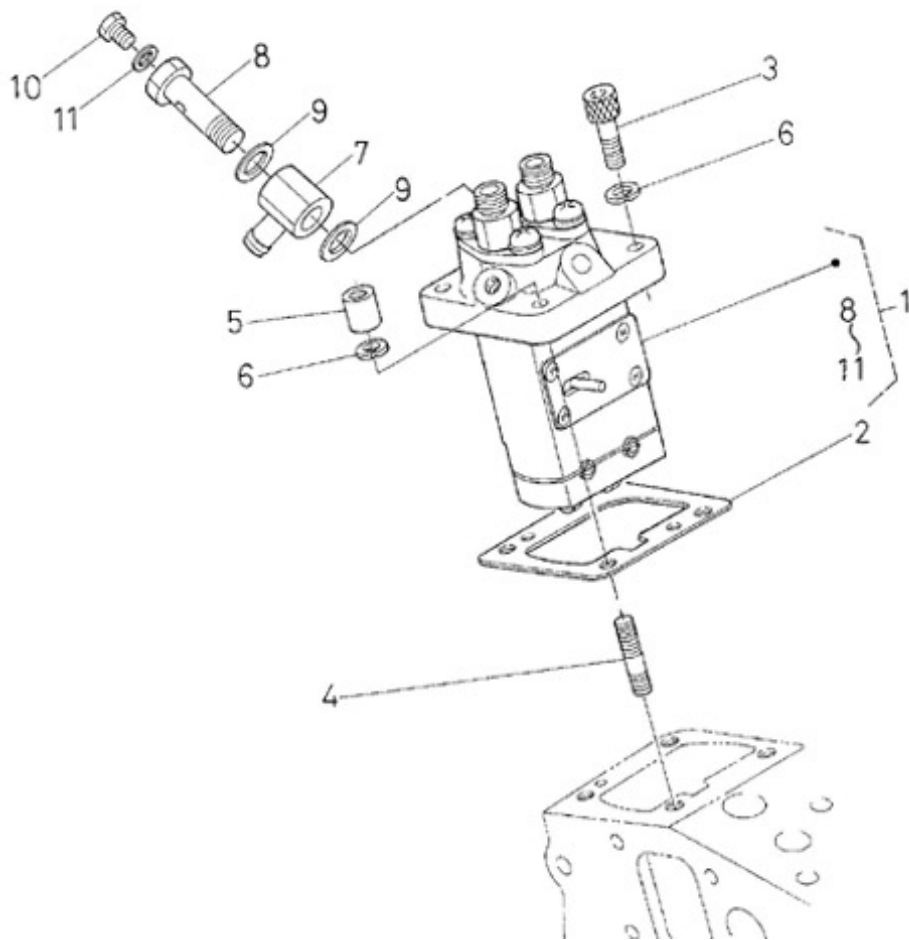

2.50HE STANDARD ENGINE / INJECTION AND FEED PUMP

Part number	Item	Désignation article	Quantity
970307597	1	ASSY PUMP,INJECTION	1
970142121	2	SHIM,INJECTION PUMP 2. 40	2
970307598	2	SHIM,INJ.PUMP 0.25	1
970142138	3	BOLT,SOCK M 6X 20	3
970142139	4	STUD,INJ.PUMP	1
970142140	5	NUT,CAP	1
970119149	6	WASHER, SPRING D 6	4
970313886	8	ASSY CAMSHAFT,FUEL	0
970142123	9	CAMSHAFT,FUEL 2. 40	1
970142124	10	BEARING,CASE	1
970307602	11	GEAR,INJECTION PUMP	1
970491106	12	KEY,FEATHER	1
970142127	13	SLEEVE	1
970142129	14	COVER,BEARING 2. 40HE	1
970142130	15	BEARING,BALL CAMSHAFT 2.40HE	32
970492128	16	CIR-CLIP,GOVERNOR SLEEVE	1
970492132	17	BEARING,BALL GOVERNOR	8
970142134	18	BEARING,CASE	1
970142133	19	CIR-CLIP,EXTERNAL	1
970142136	20	STOPPER,FUEL CAMSHAFT 2.40	1
970140123	21	BOLT ,M 6X12	2