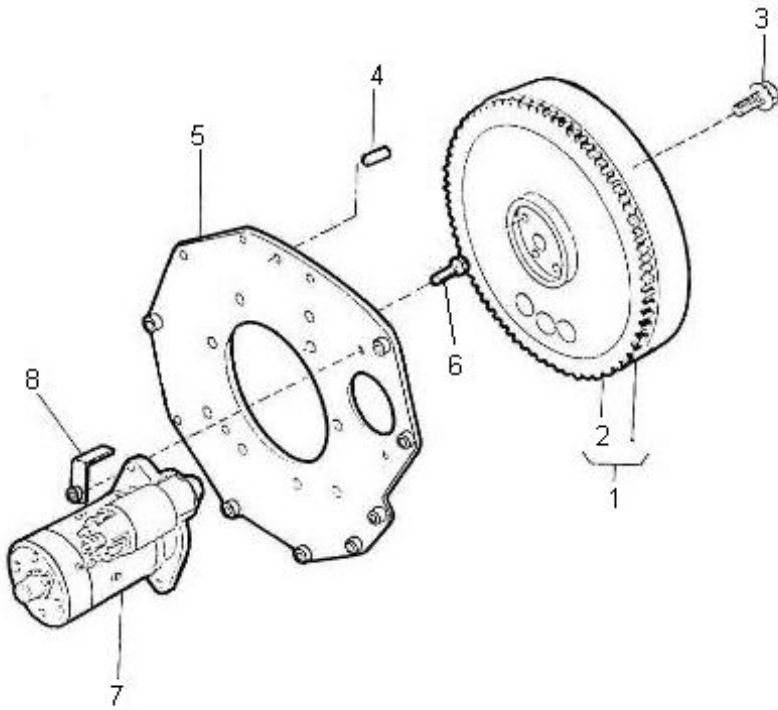

2.50HE STANDARD ENGINE / FLYWHEEL

Part number	Item	Désignation article	Quantity
970307013	1	COMP.FLYWHEEL	1
970141703	2	GEAR, FLYWEEL 2.40	1
970307575	3	BOLT,FLYWHEEL	5
970490111	4	PIN,CYLINDRICAL	1
970307576	5	PLATE,REAR END	1
970490919	6	BOLT,M 8X 16	10
970307577	7	ASSY STARTER	1
970302639	8	SUPP,MOUNTING STARTER MOTOR S5	1