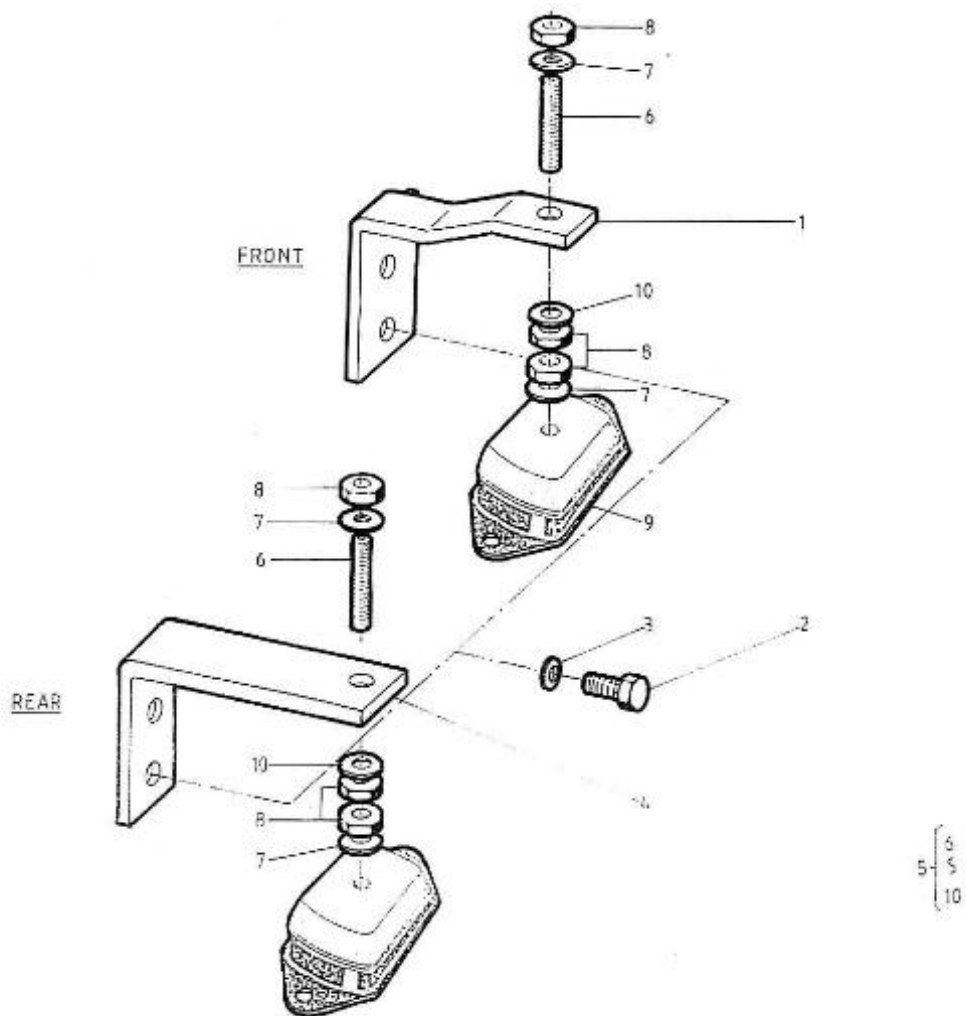

2.50HE STANDARD ENGINE / SUPPORT AND MOUNTING

Part number	Item	Désignation article	Quantity
970307026	1	SUPPORT,MOUNT	2
970499051	2	BOLT,HEX M10X1,25X 30	8
970119136	3	WASHER,SPRING D10	8
970307032	4	ENGINE MOUNT	2
48190020	5	ELASTICAL MOUNT	4
970300051	6	STUD,M12X 80	1
970409154	7	WASHER,SPRING D12	2
970607318	8	NUT, M12	3
48190020	9	ELASTICAL MOUNT	1
970409153	10	WASHER,PLAIN D12	1