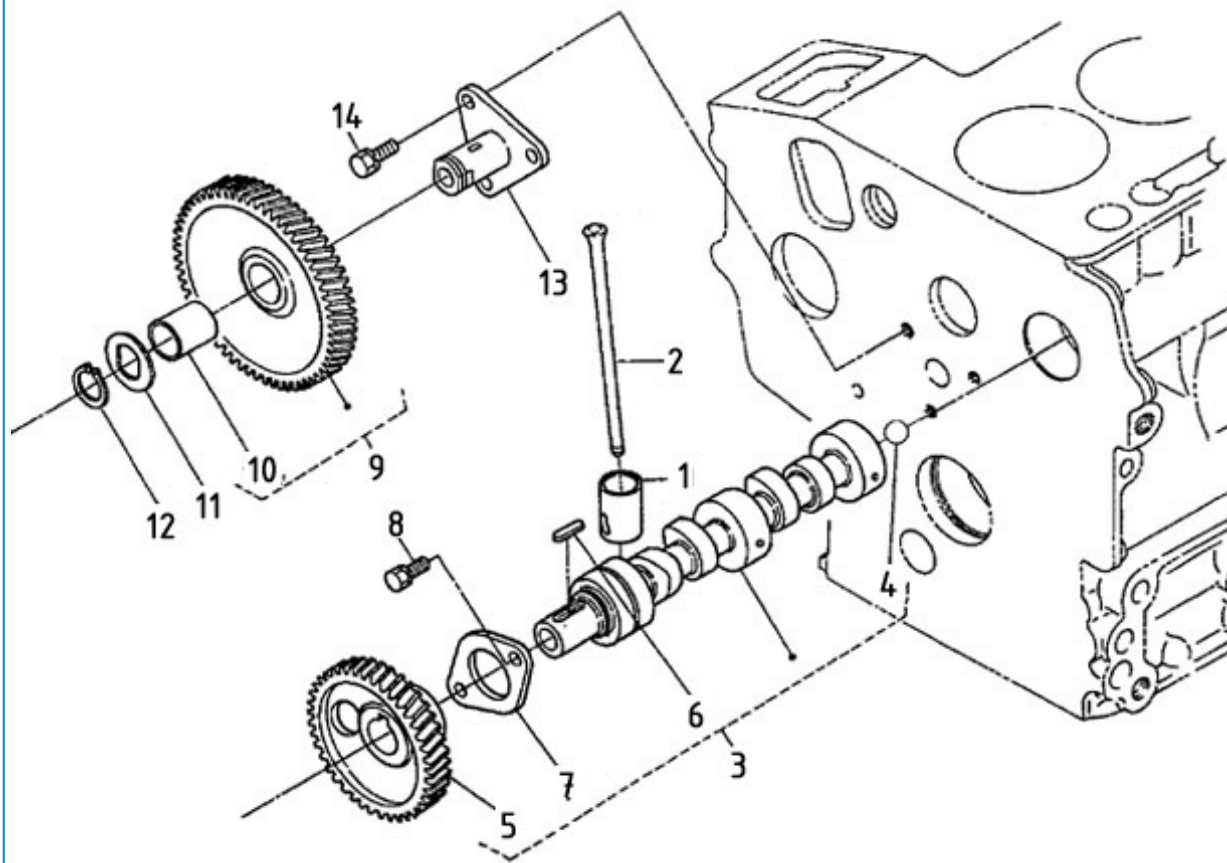

2.50HE STANDARD ENGINE / CYLINDER HEAD

Part number	Item	Désignation article	Quantity
970140901	1	HOOK, ENGINE 2.40	2
970313311	2	BOLT	2
970307464	3	COMP.CYLINDER HEAD	1
970140904	4	CAP, FREEZE	1
970490107	5	PLUG,SOCK	1
970140922	6	GUIDE, VALVE INTAKE 2.40HE	2
970140923	7	GUIDE, VALVE EXHAUST 2.40	2
970307465	8	GASKET,CYL.HEAD NA	1
970140912	9	BOLT, CYL.HEAD 2.40	10

2.50HE STANDARD ENGINE / CAMSHAFT

Part number	Item	Désignation article	Quantity
970141101	1	TAPPET, CAMSHAFT 2.40	4
970307548	2	PUSH ROD	4
970142122	3	CAMSHAFT,FUEL CPL.2. 40	1
970302043	4	SCREW,SET	1
970141105	5	GEAR, CAMSHAFT 2.40	1
970141106	6	KEY, FEATHER CAMSHAFT 2.40-4.1	1
970141107	7	STOPPER, CAMSHAFT	1
970140123	8	BOLT ,M 6X12	2
970307542	9	COMP.GEAR,IDLE	1
970307543	10	BUSH	1
970307544	11	COLLAR,IDLE GEAR	1
970307545	12	RING,SNAP	1
970307546	13	SHAFT,IDLE GEAR	1
970490508	14	BOLT,M 6X 14	3