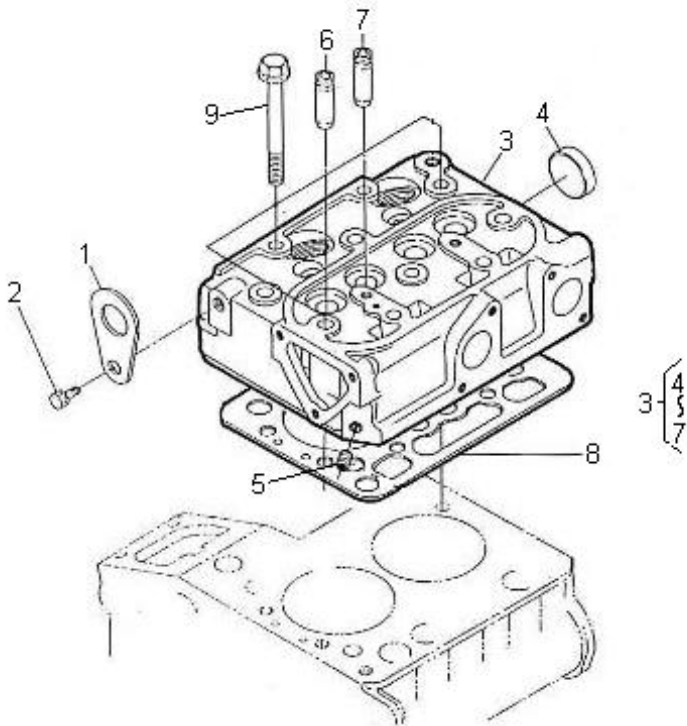

2.50HE STANDARD ENGINE / OIL SUMP - OIL PUMP

Part number	Item	Désignation article	Quantity
970307461	1	COMP.OIL PAN	1
970307971	1	PAN,OIL	1
970140110	2	GASKET, OIL PAN 2.40	1
970140123	3	BOLT ,M 6X12	14
970313311	4	BOLT	1
970300325	4	RING,SEAL D12	2
970302482	5	BOLT,BANJO M12X1,25	1
970301951	5	O-RING	1
970307463	6	FILTER 1,OIL	1
970307965	7	DRAIN OIL PIPE	1
970301951	7	O-RING	1
970313311	8	BOLT	1
970310026	8	CONNECTION	1
970307140	9	HOSE	1
970307674	10	NIPPLE	1
970150128	11	WASHER,DRAIN PLUG	1

2.50HE STANDARD ENGINE / CYLINDER HEAD COVER

Part number	Item	Désignation article	Quantity
970307500	1	JOINT,BREATHER PIPE	1
970140303	2	PLATE, BREATHER ELEMENT N01	1
970140302	3	HOUSING, BREATHER ELEMENT	1
970302769	4	FILTER,BREATHER ELEMENT	1
970140306	5	SHIELD, OIL BREATHER	1
970490307	6	SCREW,M 5X 10	2
970307471	7	COVER,CYL.HEAD	1
970307472	8	GASKET,COVER CYL:HEAD	1
970140504	9	NUT, CAP M8	2
970150403	10	RING,SEAL	2
970490510	11	CAP,FILLING OIL	1
970490511	12	O-RING	1

2.50HE STANDARD ENGINE / TIMING GEAR CASE

Part number	Item	Désignation article	Quantity
970307619	1	COMP CASE,GEAR	1
970140202	2	PLUG, SOCK	2
970140204	3	PIN, TIMING COVER 2.40	1
970490203	4	O-RING	3
970140205	5	GASKET, TIMING CASE 2.40	1
970490119	6	BOLT,M 6X 18	1
970302737	7	BOLT,M 6X 50	10
970140208	8	BOLT	3
970307621	9	BOLT	1
970307622	10	BOLT	1
970307623	11	SEAL,OIL	1

2.50HE STANDARD ENGINE / CYLINDER HEAD

Part number	Item	Désignation article	Quantity
970140901	1	HOOK, ENGINE 2.40	2
970313311	2	BOLT	2
970307464	3	COMP.CYLINDER HEAD	1
970140904	4	CAP, FREEZE	1
970490107	5	PLUG,SOCK	1
970140922	6	GUIDE, VALVE INTAKE 2.40HE	2
970140923	7	GUIDE, VALVE EXHAUST 2.40	2
970307465	8	GASKET,CYL.HEAD NA	1
970140912	9	BOLT, CYL.HEAD 2.40	10