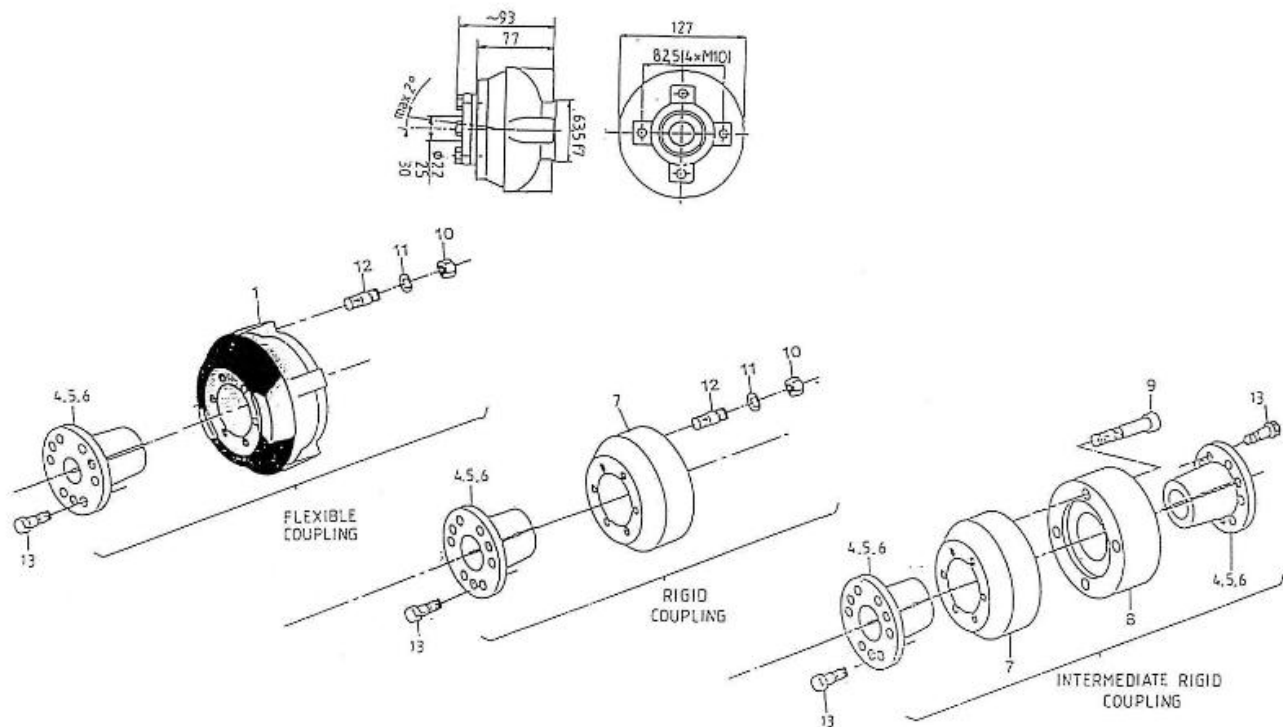

2.50HE STANDARD ENGINE / COUPLING

4" MAX.TORQUE 18 Kgm, 2,5HP/100 RPM

Part number	Item	Désignation article	Quantity
970300733	1	FLEXIBLE COUPLING 4 P	1
970301226	4	""CONE,CLAMPING 4"" 22""	1
970301104	5	""CONE,CLAMPING 4"" 25""	1
970301105	6	""CONE,CLAMPING 4"" 30""	1
970301221	8	COUPLING	1
970609157	9	BOLT,SOCK M10X 55	4
970119143	10	NUT, M10	4
970119136	11	WASHER,SPRING D10	4
970621020	12	STUD,M10X 22	4
970409603	13	BOLT,HEX M 8X 25	6