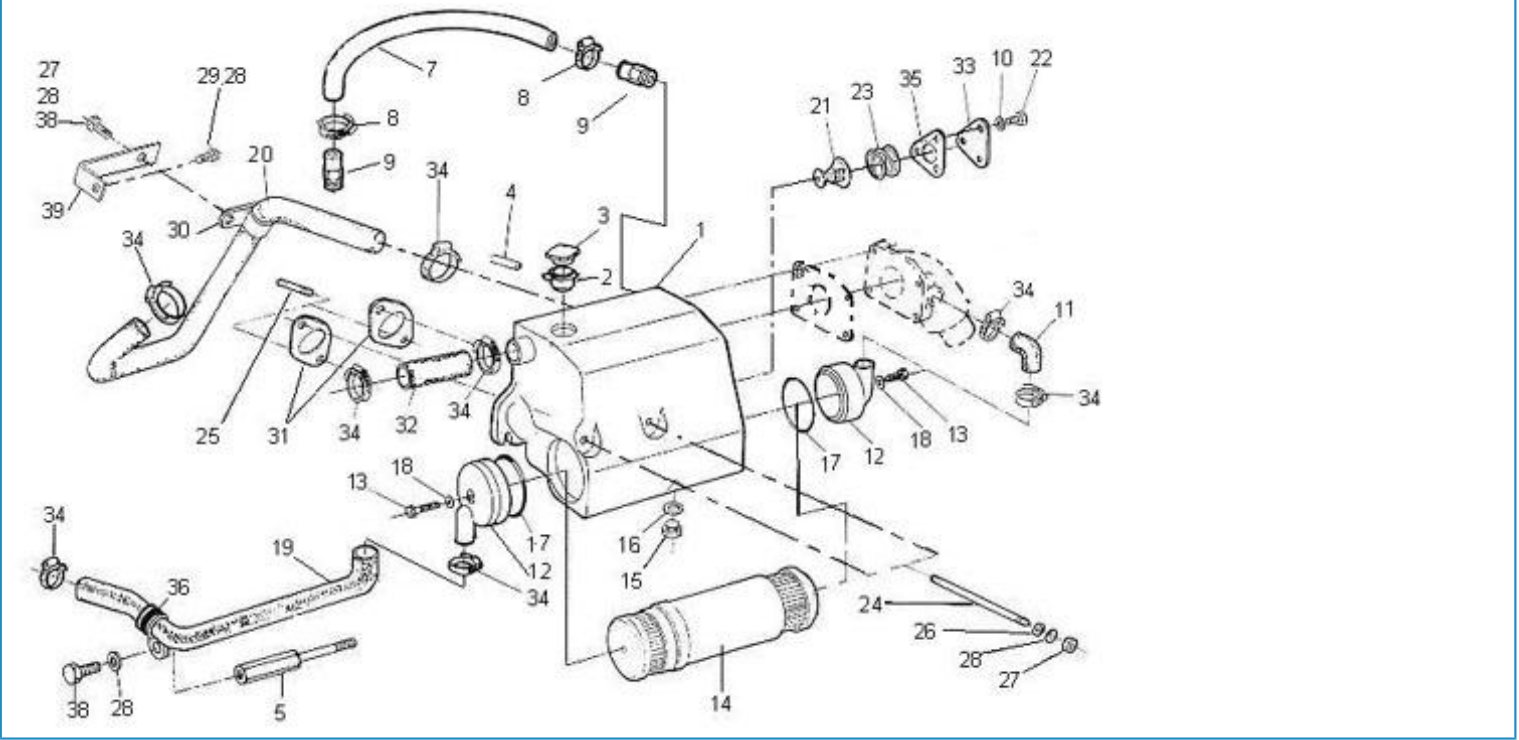

2.50HE STANDARD ENGINE / HEAT EXCHANGER

Part number	Item	Désignation article	Quantity
970307012	1	HOUSING,HEATEXCHANGER	1
970300834	2	FILLING,NECK WATER	1
970604614	3	CAP,FILLING 0, 7 DOUBLE SEAL	1
970300077	4	HOSE,D 8 L= 450	1
970307899	5	SPACER	1
970307807	7	HOSE	1
970439306	8	CLAMP	2
970307806	9	Nipple	2
970119139	10	WASHER,CORRUGATED D8	1
970307018	11	HOSE	1
970307716	12	COVER	2
970301263	13	BOLT,M 8X 45 -A2-	2
970310150	14	TUBE STACK	1
970875506	15	PLUG	1
970300306	16	GASKET,RING D14	1
KSAV03	17	HEAT EXCHANGER GASKET KIT	1
970300288	18	GASKET,M8	2
970307810	19	HOSE	1
970307138	20	HOSE	1
970307282	21	THERMOSTAT	1
970639903	22	BOLT,HEX M 8X 16	3
970307014	23	SPRING	1
970307131	24	STUD	2
970154026	25	STUD,M 6X 22	2
970635459	26	WASHER,PLAIN D 6	4
970635460	27	NUT,M 6	5
39780	28	WASHER	7
970609601	29	BOLT,HEX M 6X 12	1
970304072	30	CLAMP	1
970144512	31	GASKET,EXHAUST MANIFOLD 2. 40	2
970300065	32	HOSE,D25 L= 75	1
970307023	33	COVER	1
970604526	34	CLAMP,HOSE 22-32	8
970307152	35	GASKET	1
970304071	36	CLAMP	1
970439910	38	BOLT,HEX M 6X 16	2
970307019	39	BRACKET	1