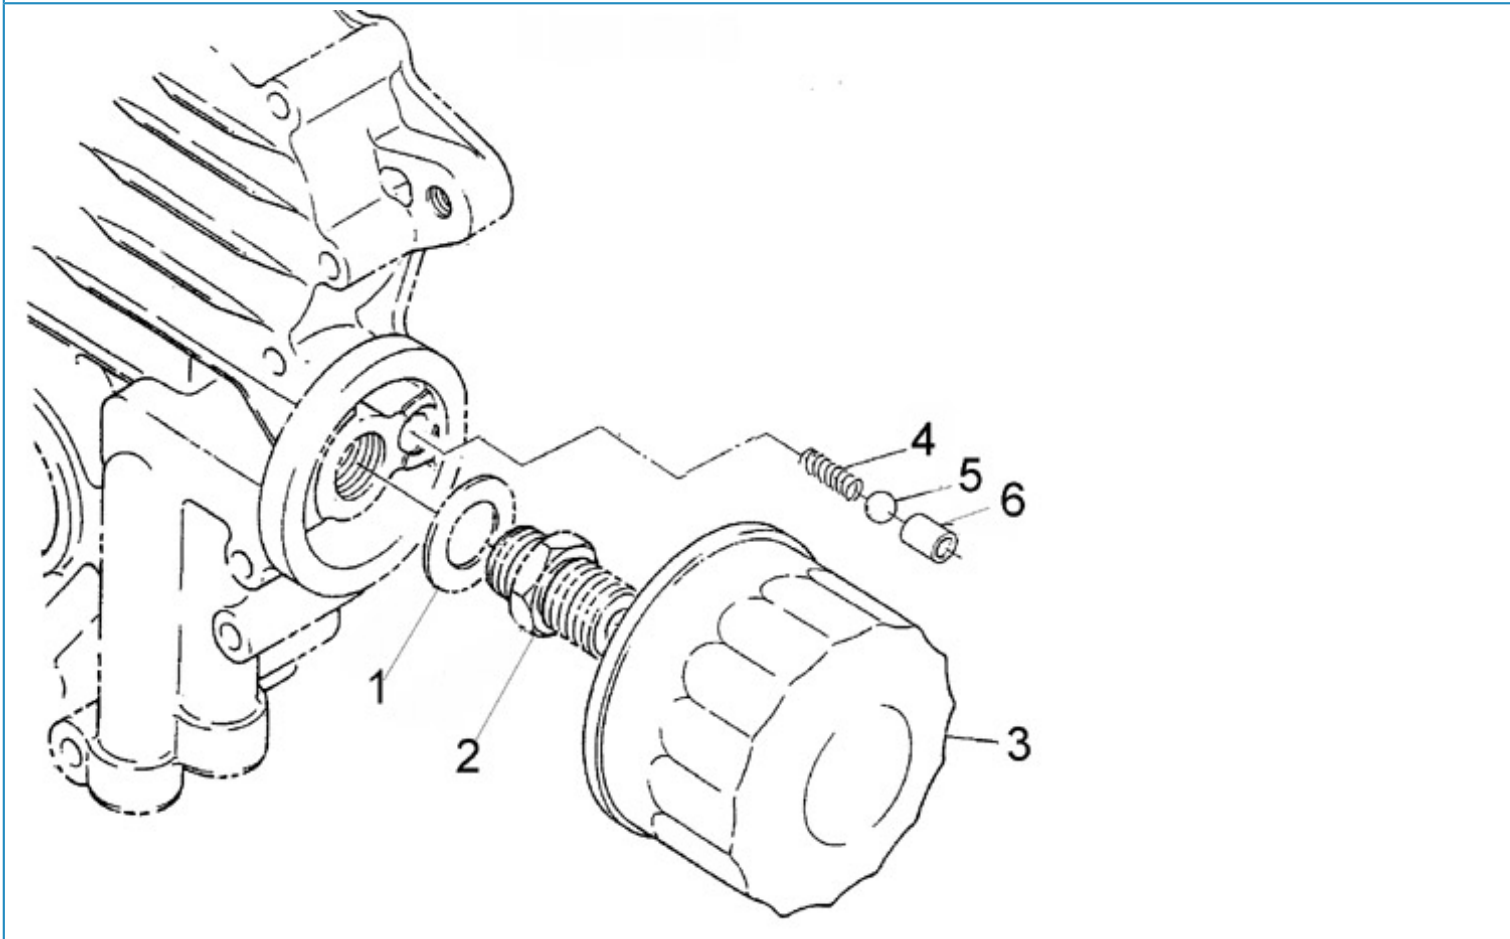

2.50HE STANDARD ENGINE / OIL FILTER

Part number	Item	Désignation article	Quantity
970140211	1	WASHER, PLAIN	1
970302728	2	NIPPLE	1
970302697	3	FILTER,ELEMENT OIL 6.280	1
970140216	4	SPRING	1
970140218	5	BEARING, BALL	1
970140217	6	SEAT	1