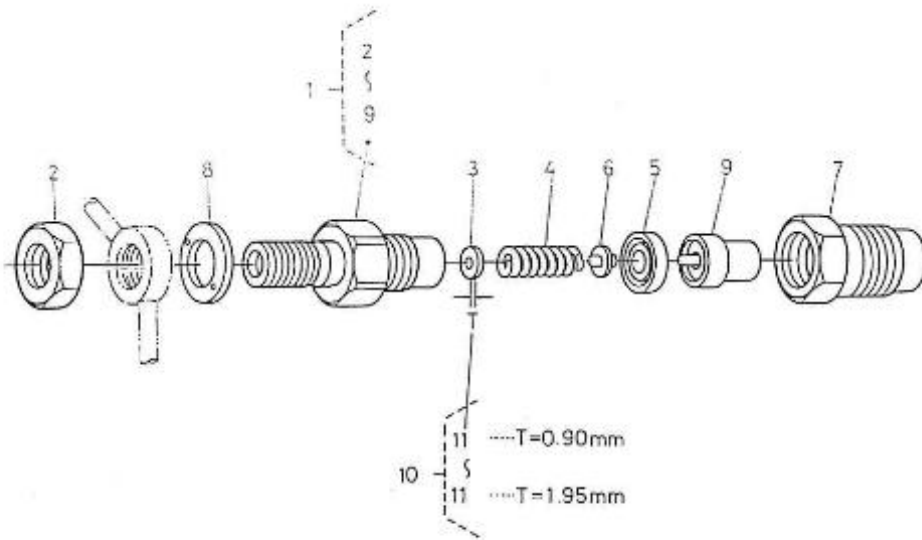

2.50HE STANDARD ENGINE / INJECTION NOZZLE

Part number	Item	Désignation article	Quantity
970307587	1	ASSY HOLDER,NOZZLE	2
970142175	2	NUT,NOZZLE INJ.	2
970302825	3	SPACER,ADJ.NOZZLE STD. 0.900	2
970142171	4	SPRING,NOZZLE FUEL	2
970142173	5	PIECE,DISTANCE NOZZLE INJ.	2
970142170	6	ROD,PUSH NOZZLE FUEL	2
970307595	7	NUT	2
970302826	8	WASHER,NOZZLE INJ.	2
970307596	9	PIECE,NOZZLE	2
970142200	10	SET,SPACER NOZZLE	1
970142179	11	SPACER,NOZZLE INJ. 0,950MM	1
970302825	11	SPACER,ADJ.NOZZLE STD. 0.900	1
970142178	11	SPACER,NOZZLE INJ. 0,925MM	1
970142180	11	SPACER,NOZZLE INJ. 0,975MM	1