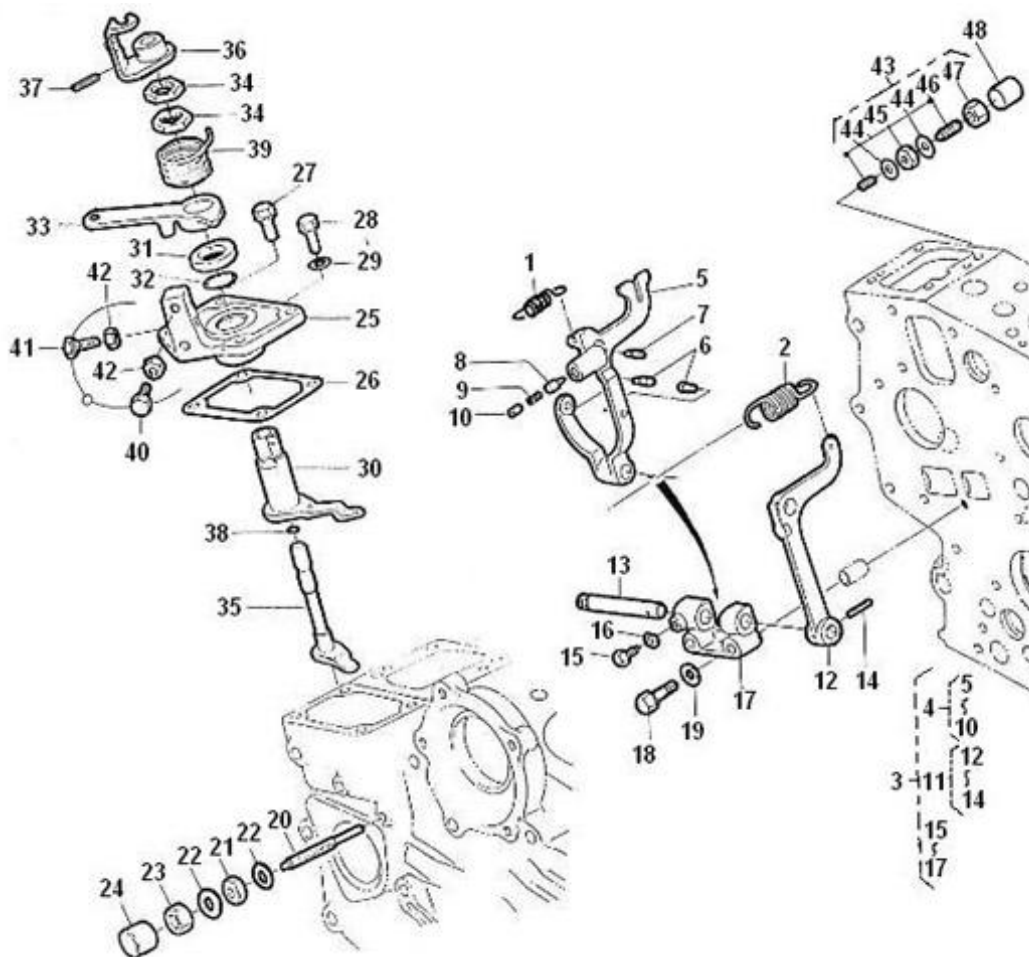

2.50HE STANDARD ENGINE / SPEED REGULATOR

Part number	Item	Désignation article	Quantity
970300365	1	SUPPORT,THROTTLE 2.40	1
970835020	2	CLAMP	1
970830124	3	JOINT	1
970300317	4	BOLT,HEX M 5X 16	2
970300318	5	WASHER,SPRING D 5	4
QCC33010TF	6	THREADING COLLAR JACKET 33C	1
QCC33014TF	7	COUNTER PLATE 33/43C	1
970609904	8	NUT,M 5	2