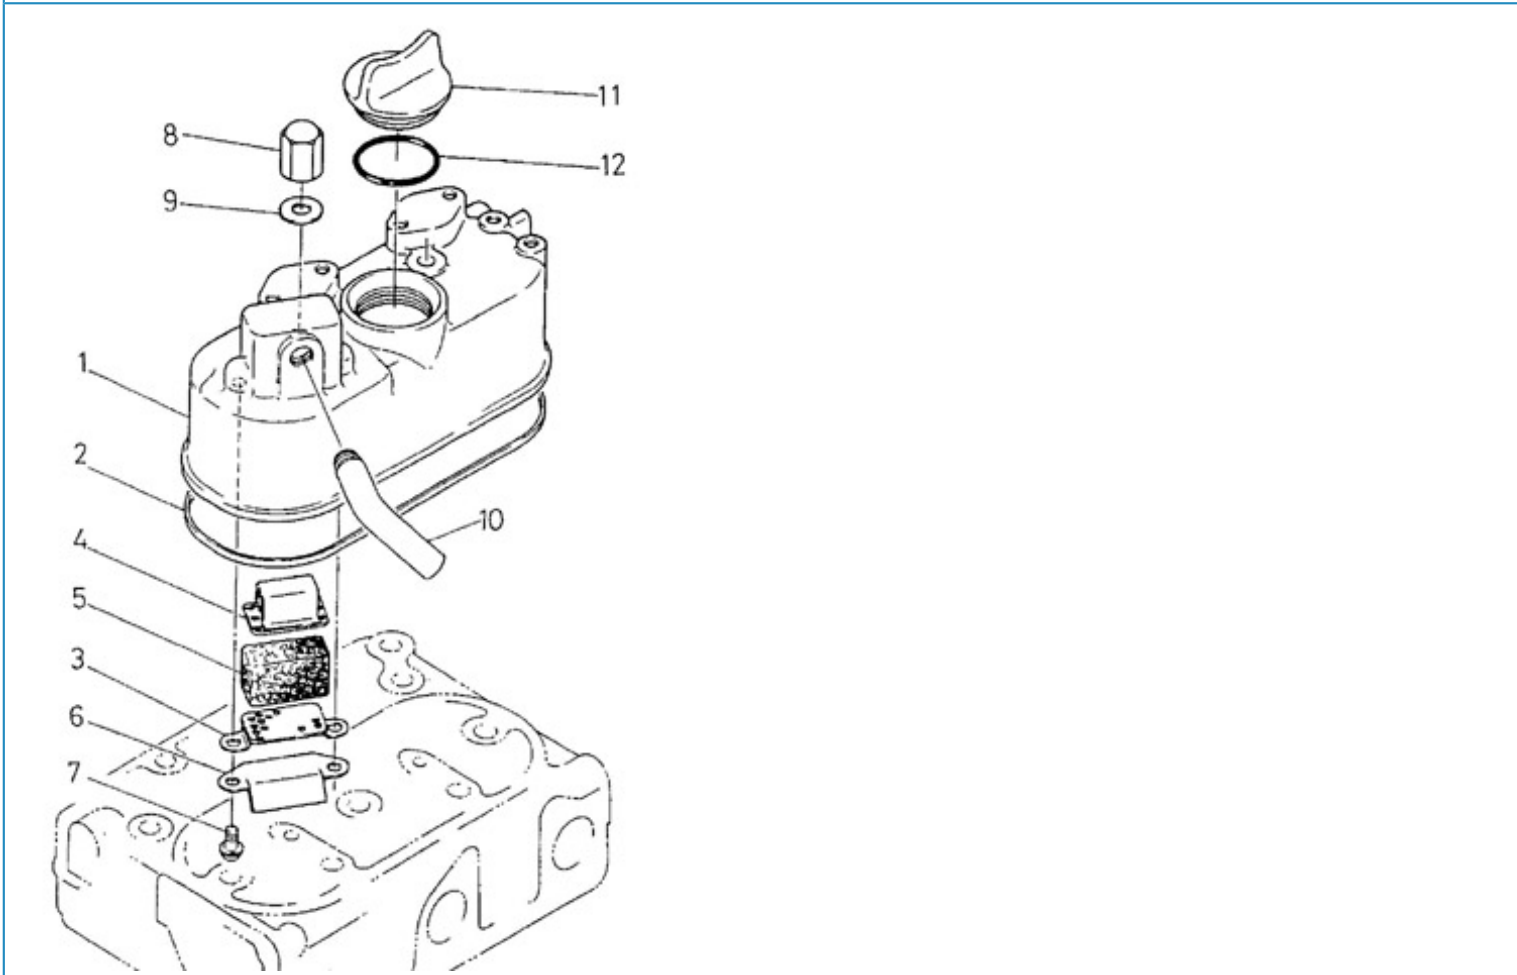

2.50HE STANDARD ENGINE / CYLINDER HEAD COVER

Part number	Item	Désignation article	Quantity
970307500	1	JOINT,BREATHER PIPE	1
970140303	2	PLATE, BREATHER ELEMENT N01	1
970140302	3	HOUSING, BREATHER ELEMENT	1
970302769	4	FILTER,BREATHER ELEMENT	1
970140306	5	SHIELD, OIL BREATHER	1
970490307	6	SCREW,M 5X 10	2
970307471	7	COVER,CYL.HEAD	1
970307472	8	GASKET,COVER CYL:HEAD	1
970140504	9	NUT, CAP M8	2
970150403	10	RING,SEAL	2
970490510	11	CAP,FILLING OIL	1
970490511	12	O-RING	1