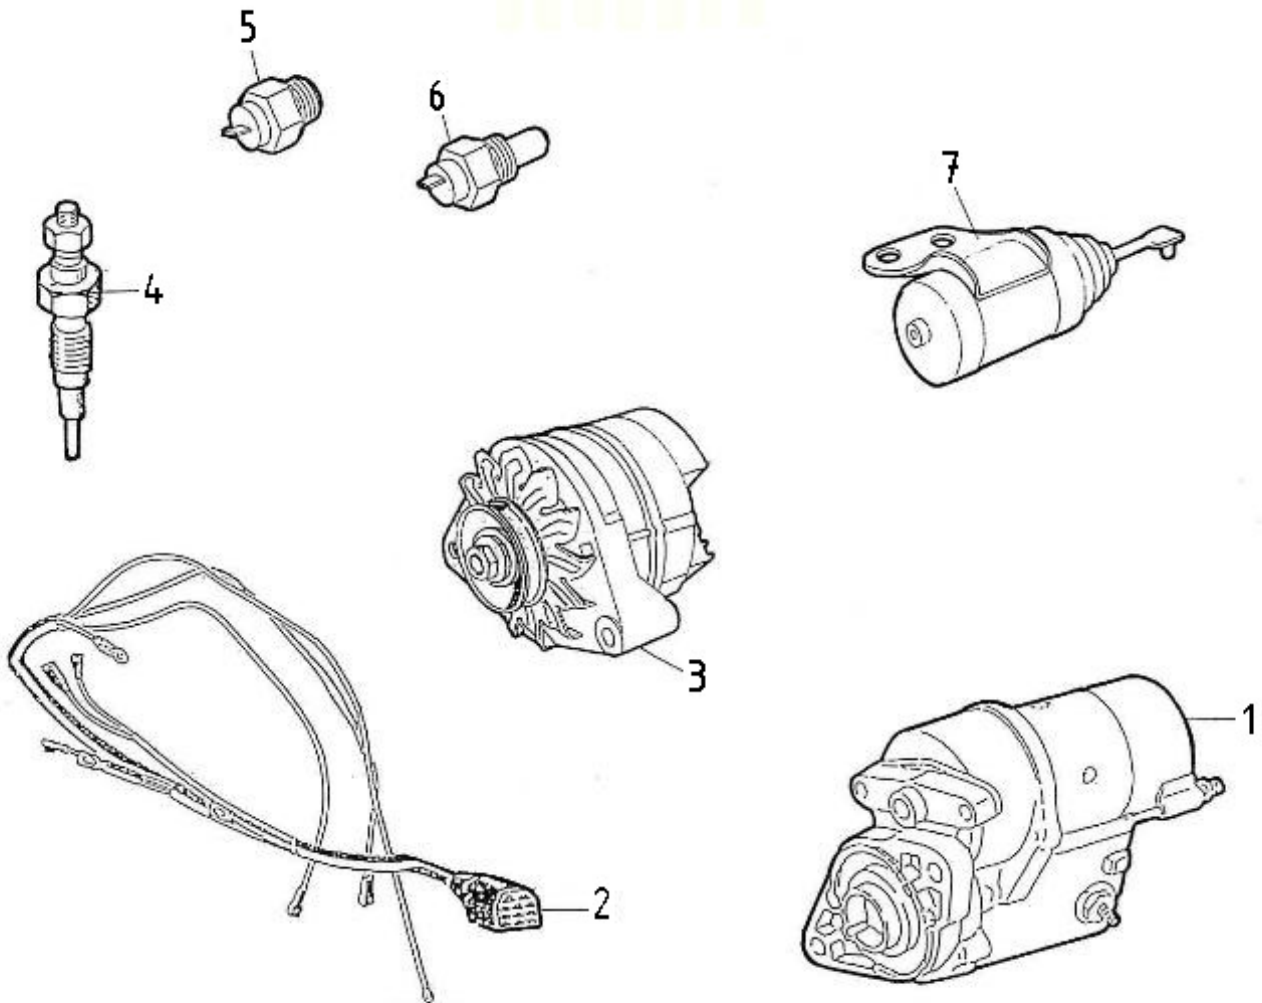

2.50HE STANDARD ENGINE / ELECTRICAL EQUIPMENTS

Part number	Item	Désignation article	Quantity
970307577	1	ASSY STARTER	1
970302661A	2	WIRING	1
970307522	3	ALTERNATOR,14V-60A	1
970307591	4	GLOW PLUG	1
970851700	5	SWITCH,OIL	1
970851607	6	TEMPERATURE SWITCH	1
970307669	7	SOLENOID,STOP	1