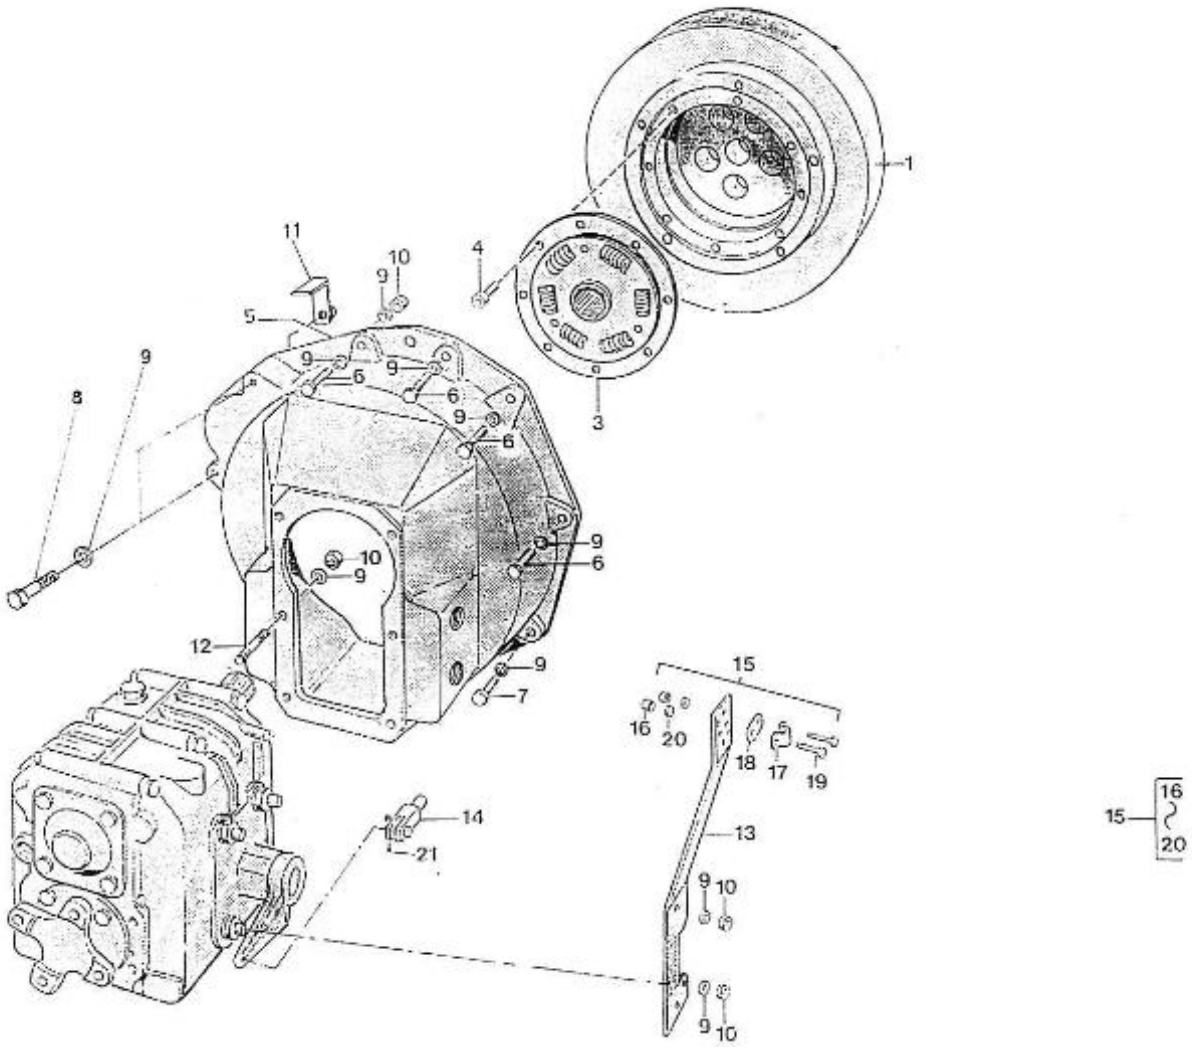

2.50HE STANDARD ENGINE / GEAR BOX FLANGE

Part number	Item	Désignation article	Quantity
970307013	1	COMP.FLYWHEEL	1
970776050	3	DAMPERPLATE,121 DIN	1
970119147	4	BOLT, SOCK M 6X12	8
970307193	5	HOUSING,FLYWHEEL	1
970635917	6	BOLT,SOCK M 8X 40	4
970635916	7	BOLT,SOCK M 8X 35	3
970301280	8	BOLT,HEX M 8X 90	2
970119139	9	WASHER,CORRUGATED D8	11
970027322	10	NUT,M 8	9
970302639	11	SUPP,MOUNTING STARTER MOTOR S5	1
970300057	12	STUD,M 8X 20	6
970300373	13	SUPPORT,CONTROL HBW	1
970830123	14	STRAP	1
970835020	15	CLAMP	1
970609904	16	NUT,M 5	2
QCC33010TF	17	THREADING COLLAR JACKET 33C	1
QCC33014TF	18	COUNTER PLATE 33/43C	1
970300317	19	BOLT,HEX M 5X 16	2
970300318	20	WASHER,SPRING D 5	2
970635106	21	PIN,COTTER 2X20 SST	1