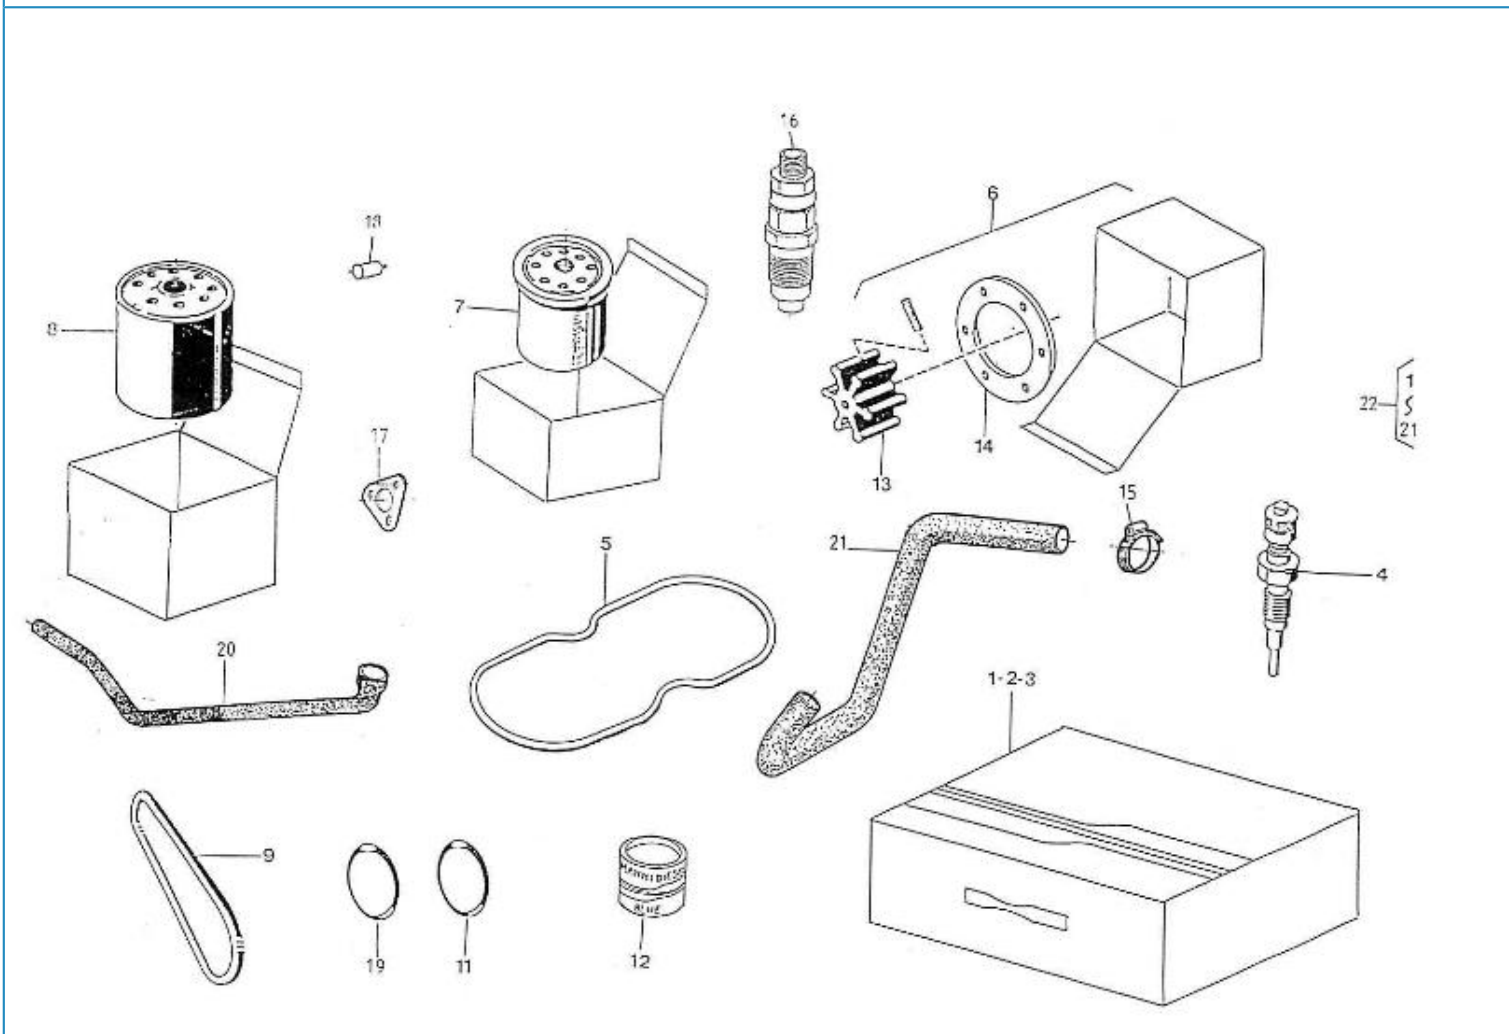

2.50HE STANDARD ENGINE / MAINTENANCE KIT

Part number	Item	Désignation article	Quantity
970310008	1	CASE	1
970301347	2	INSERT,CASE	1
970301348	3	INSERT,CASE BOTTOM	1
970307591	4	GLOW PLUG	1
970307472	5	GASKET,COVER CYL:HEAD	1
970307749	6	REPAIR KIT	1
970302697	7	FILTER,ELEMENT OIL 6.280	1
970622350	8	FILTER,FUEL	1
970307133	9	V-BELT	1
970494025	11	O-RING	2
970301521	12	PAINT,NANNI BLUE 125CC	1
970434013	13	IMPELLER,WATER PUMP F 4B D 12	1
970504028	14	GASKET,F4B-9	1
970604526	15	CLAMP,HOSE 22-32	4
970307587	16	ASSY HOLDER,NOZZLE	1
970307152	17	GASKET	1
970856011	18	BULB 12V-2W	1
970307177	19	O-RING	2
970307810	20	HOSE	1
970307138	21	HOSE	1
970307675	22	MAINTENANCE KIT	1