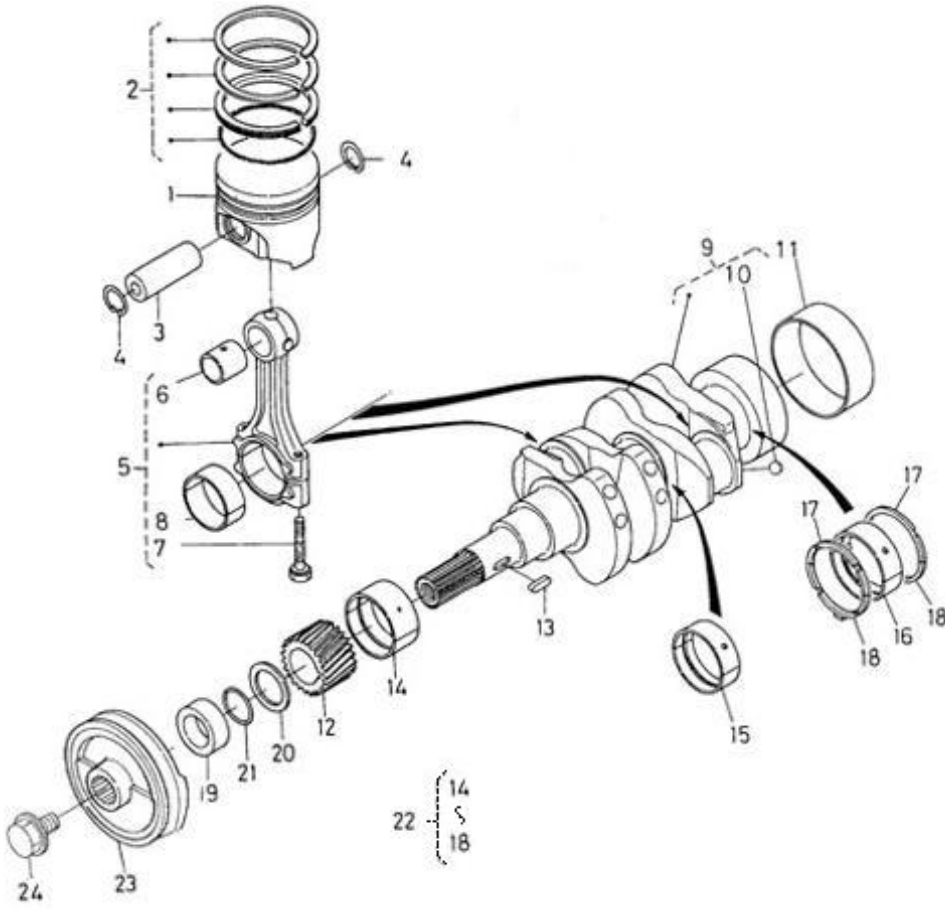

2.50HE STANDARD ENGINE / CRANKSHAFT-PISTONS

Part number	Item	Désignation article	Quantity
970307554	1	PISTON + 0.25 MM	2
970307550	1	PISTON	2
970307556	2	ASSY RING,PISTON +0.25	2
970307555	2	SET,PISTON RING	2
970307557	3	PIN,PISTON	2
970491504	4	CIR-CLIP	4
970307558	5	ASSY ROD,CONNECTING	2
970307559	6	BUSH,PISTON PIN	2
970141513	7	BOLT, CONN.ROD 2.40	4
970307562	8	METAL,CRANK PIN 04	2
970141514	8	METAL, CONN.ROD STD.	2
970307563	9	COMP.CRANK SHAFT	1
970307564	10	BALL	2
970151513	11	SLEEVE,CRANKSHAFT	1
970141520	12	GEAR, CRANKSHAFT 2.40	1
970491106	13	KEY,FEATHER	1
970141556	14	METAL, CRANKSHAFT 1 0.04	1
970141525	14	METAL, CRANKSHAFT 1 STD 2.40	1
970491557	15	METAL,CRANKSHAFT 2 0.40	1
970491547	15	METAL,CRANKSHAFT 2 0.20	1
970491526	15	METAL,CRANKSHAFT 2 STD	1
970307572	16	METAL,CRANK SHAFT	1
970307571	16	METAL,CRANK SHAFT	1
970307573	16	METAL,CRANKSHAFT3 04	1
970491527	17	METAL,SIDE 1 STD	2
970491558	17	METAL,SIDE 1 0.04	2
970491548	17	METAL,SIDE 1 0.02	2
970491559	18	METAL,SIDE 2 0.04	2
970491549	18	METAL,SIDE 2 0.02	2
970491528	18	METAL,SIDE 2 STD	2
970141523	19	COLLAR, CRANKSHAFT 2.40	1
970141522	20	RING, CRANKSHAFT 2.40	1
970141524	21	O-RING,CRANKSHAFT 2.40	1
970307266	23	PULLEY,FAN DRIVE	1
970141517	24	BOLT, CRANKSHAFT PULLY	1