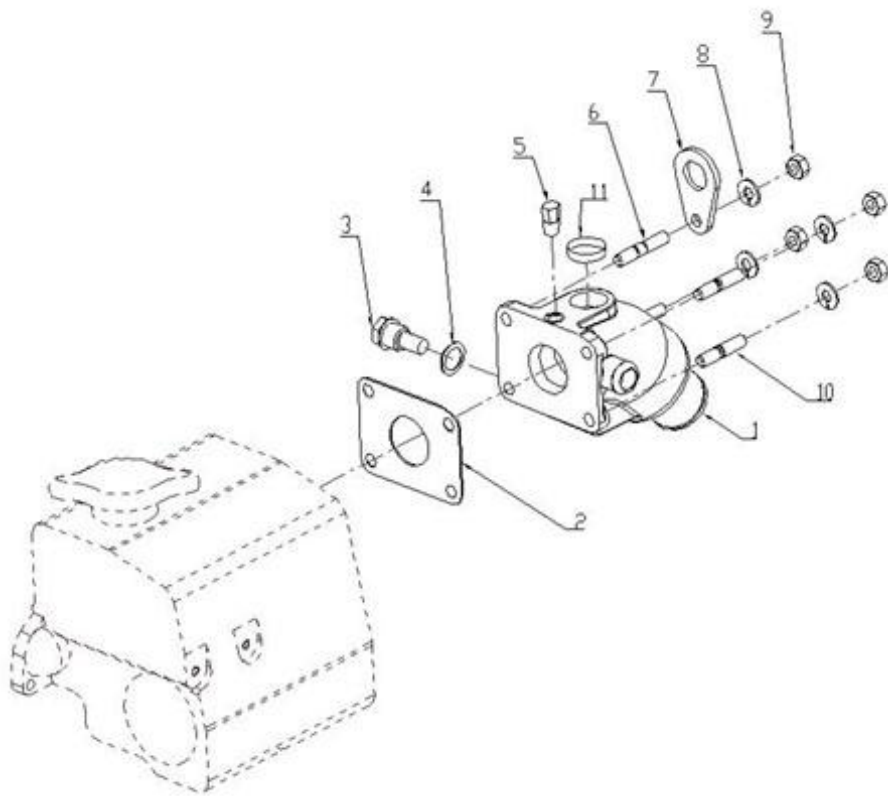

2.50HE STANDARD ENGINE / EXHAUST ELBOW

Part number	Item	Désignation article	Quantity
970307024APR	1	ENS.COUDE ECHAPP.DIA 40MM 2.4	1
970307015	2	GASKET	1
970494635	3	ANODE,ZINC CPL M16X1,5	1
970300199	4	GASKET,RING D16	1
970307265	5	PLUG,HEX 1/8	1
970300374	6	STUD,M 8X 30	1
970140901	7	HOOK, ENGINE 2.40	1
970119138	8	WASHER,SPRING D 8	4
970300079	9	NUT,M 8 SPECIAL	4
970300080	10	STUD,M 8X 25	3