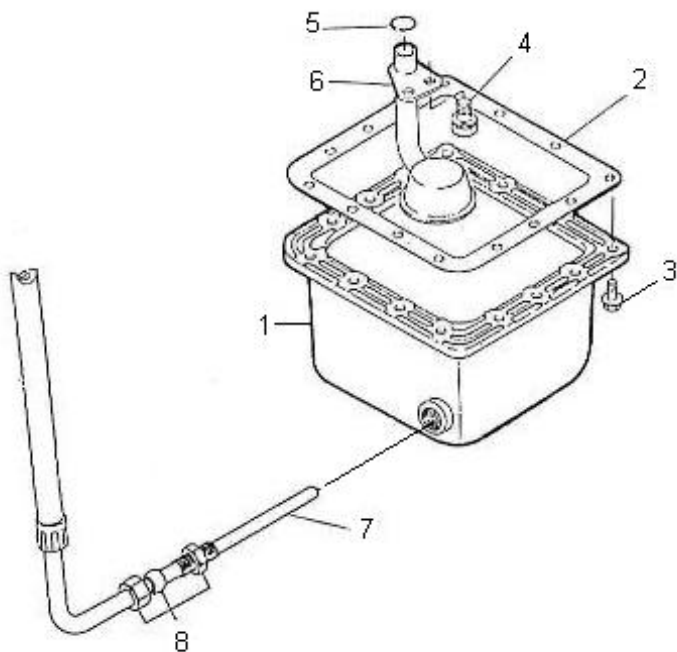

Filtre(s) :

- type: 2.50HE STANDARD ENGINE

2.50HE STANDARD ENGINE / ENGINE BLOCK

Part number	Item	Désignation article	Quantity
970307455	2	CAP,SEALING	3
970307456	3	CAP,SEALING	3
970140104	4	CAP, FREEZE	2
970490107	5	PLUG,SOCK	4
970490108	6	PLUG,SOCK	3
970490109	7	PLUG,SOCK	1
970307457	8	PLUG,EXPANSION	1
970140109	9	PIN, CYLINDRICAL	2
970490111	10	PIN,CYLINDRICAL	2
970490112	11	PIN,PIPE	1
970490113	12	PIN,PIPE	2
970140108	13	PIN, PIPE	2
970307458	14	COVER,CYL.HEAD	1
970490116	15	O-RING	1
970307178	16	TAP	1
970143114	17	PUMP,OIL CPL.	1
970143115	18	GASKET,OIL PUMP	1
970143116	19	BOLT	3
970143117	20	GEAR,OIL PUMP DRIVE 2. 40	1
970143118	21	KEY,FEATHER	1
970307460	22	NUT,FLANGE	1
970851700	23	SWITCH,OIL	1
970307267	24	ELBOW	1
970307462	25	GAUGE,OIL	1

2.50HE STANDARD ENGINE / OIL SUMP - OIL PUMP

Part number	Item	Désignation article	Quantity
970307461	1	COMP.OIL PAN	1
970307971	1	PAN,OIL	1
970140110	2	GASKET, OIL PAN 2.40	1
970140123	3	BOLT ,M 6X12	14
970313311	4	BOLT	1
970300325	4	RING,SEAL D12	2
970302482	5	BOLT,BANJO M12X1,25	1
970301951	5	O-RING	1
970307463	6	FILTER 1,OIL	1
970307965	7	DRAIN OIL PIPE	1
970301951	7	O-RING	1
970313311	8	BOLT	1
970310026	8	CONNECTION	1
970307140	9	HOSE	1
970307674	10	NIPPLE	1
970150128	11	WASHER,DRAIN PLUG	1

2.50HE STANDARD ENGINE / CYLINDER HEAD COVER

Part number	Item	Désignation article	Quantity
970307500	1	JOINT,BREATHER PIPE	1
970140303	2	PLATE, BREATHER ELEMENT N01	1
970140302	3	HOUSING, BREATHER ELEMENT	1
970302769	4	FILTER,BREATHER ELEMENT	1
970140306	5	SHIELD, OIL BREATHER	1
970490307	6	SCREW,M 5X 10	2
970307471	7	COVER,CYL.HEAD	1
970307472	8	GASKET,COVER CYL:HEAD	1
970140504	9	NUT, CAP M8	2
970150403	10	RING,SEAL	2
970490510	11	CAP,FILLING OIL	1
970490511	12	O-RING	1