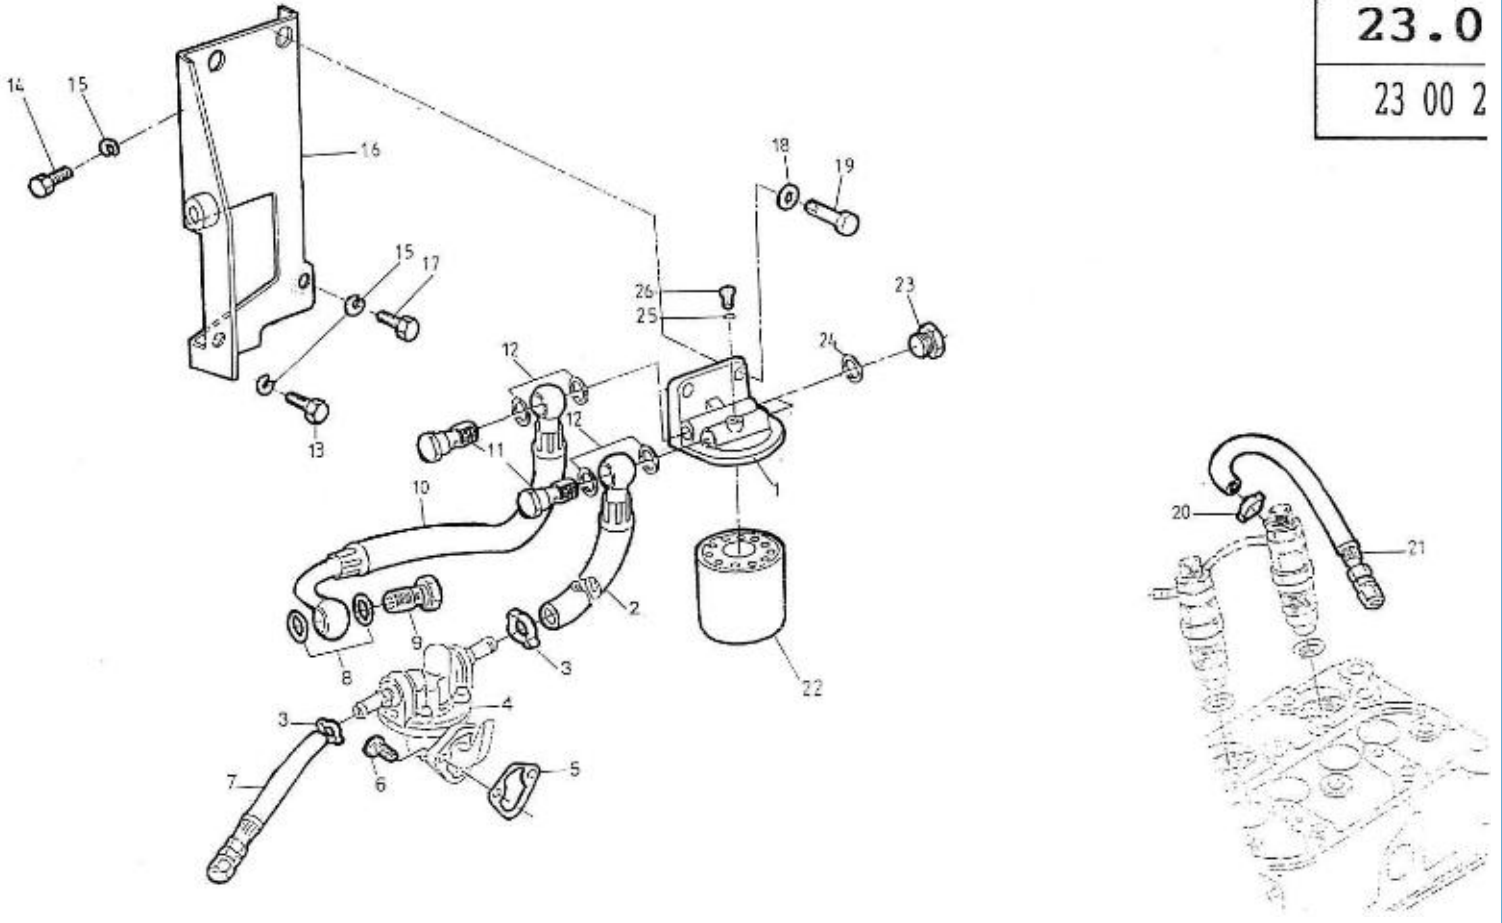

2.50HE STANDARD ENGINE / FUEL FILTER

23.0

23 00 2

Part number	Item	Désignation article	Quantity
970302494	1	SUPPORT,FUEL FILTER ELEMENT H-	1
970300298	2	HOSE,FUEL SUPPLY FILTER CPL.	1
970439306	3	CLAMP	2
970142501	4	PUMP,FUEL FEED 2. 40	1
970142512	5	GASKET,FUEL PUMP 2. 40	1
970491117	6	BOLT,M 6X 16	2
970302330	7	HOSE,FUEL SUPPLY CPL.	1
970300430	8	GASKET,RING D10	2
970300717	9	BOLT,BANJO M10X1,25	1
970300295	10	HOSE,FUEL SUPPLY INJ.PUMP CPL.	1
970432515	11	BOLT,BANJO M14X1,5	2
970300306	12	GASKET,RING D14	4
970497323	13	BOLT,HEX M 6X 80	1
970024005	14	BOLT,SOCK M 6X 20	1
970119149	15	WASHER, SPRING D 6	3
970307445	16	SUPPORT,FUEL FILTER ELEMENT H-	1
970302213	17	BOLT,HEX M 6X 70	1
970119135	18	WASHER,PLAIN D10	2
970635508	19	BOLT,HEX M10X 25	2
970310171	20	CLAMP	3
970300293	21	HOSE,FUEL RETURN CPL.	1
970622350	22	FILTER,FUEL	1
970875506	23	PLUG	1
970300306	24	GASKET,RING D14	2
970300288	25	GASKET,M8	1
970832061	26	BOLT	1