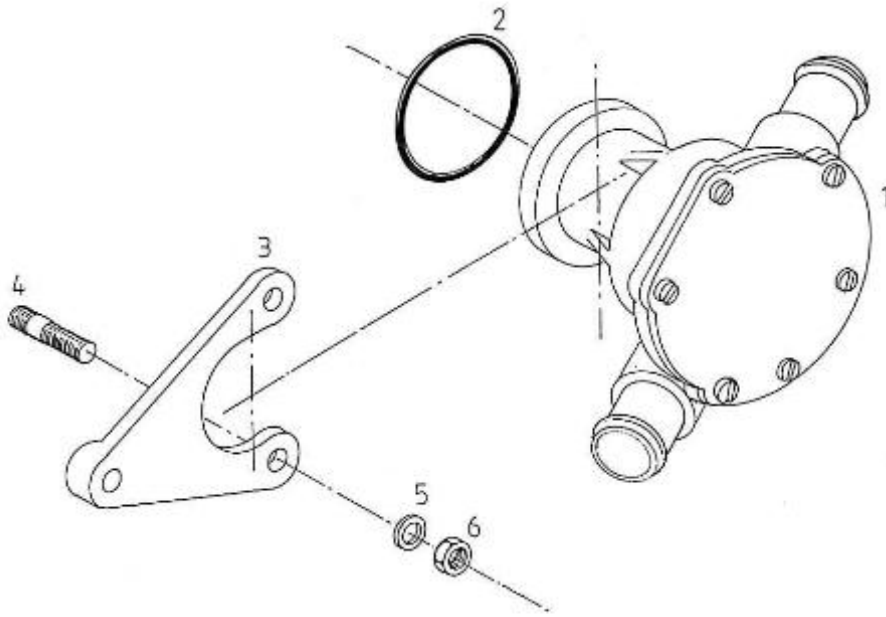

2.50HE STANDARD ENGINE / SEA WATER PUMP

Part number	Item	Désignation article	Quantity
970307808	1	PUMP,WATER	1
970494025	2	O-RING	1
970154026	4	STUD,M 6X 22	3
970609602	5	WASHER,CORRUGATED D 6	3
970635460	6	NUT,M 6	3