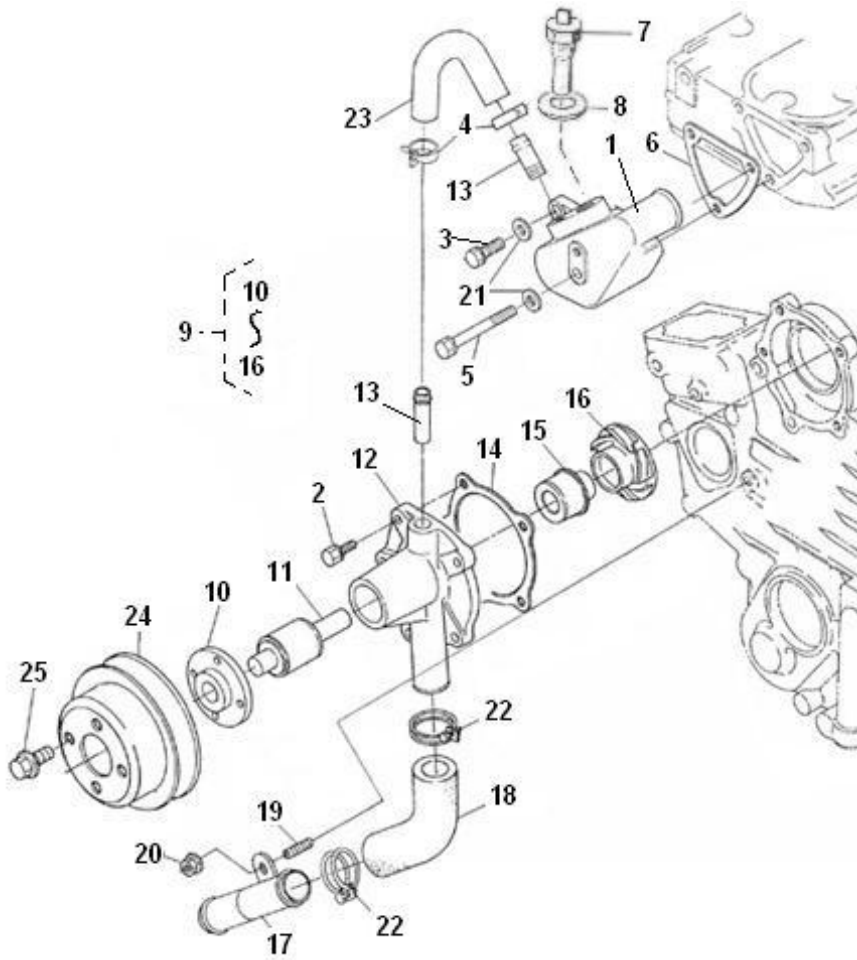

2.50HE STANDARD ENGINE / FRESH WATER PUMP

Part number	Item	Désignation article	Quantity
970144320	1	FLANGE,WATER INTAKE 2. 40HE	1
970491537	2	BOLT,M 6X 25	4
970639902	3	BOLT,SOCK M 6X 16	2
970439306	4	CLAMP	2
970144311	5	BOLT	1
970300299	6	GASKET,FLANGE	1
970851607	7	TEMPERATURE SWITCH	1
970300306	8	GASKET,RING D14	1
970307624	9	ASSY PUMP,WATER	1
970307625	10	FLANGE,WATER PUMP	1
970307626	11	BEARING,BALL(RADIAL)	1
970307629	13	PIPE,WATER RETURN	2
970315053	14	GASKET,WATER PUMP	1
970307627	15	ASSY SEAL,MECHANICAL	1
970307628	16	IMPELLER,WATER PUMP	1
970144306	17	PIPE,WATER PUMP 2.40	1
970144307	18	HOSE,ELBOW WATER PUMP 2.40	1
970144308	19	STUD	1
970151133	20	NUT,M 6	1
970119149	21	WASHER, SPRING D 6	1
970434506	22	CLAMP,HOSE 13-20	2
970144310	23	HOSE,WATER RETURN 2.40	1
970144312	24	PULLEY	1
970141015	25	BOLT, M6X10	4