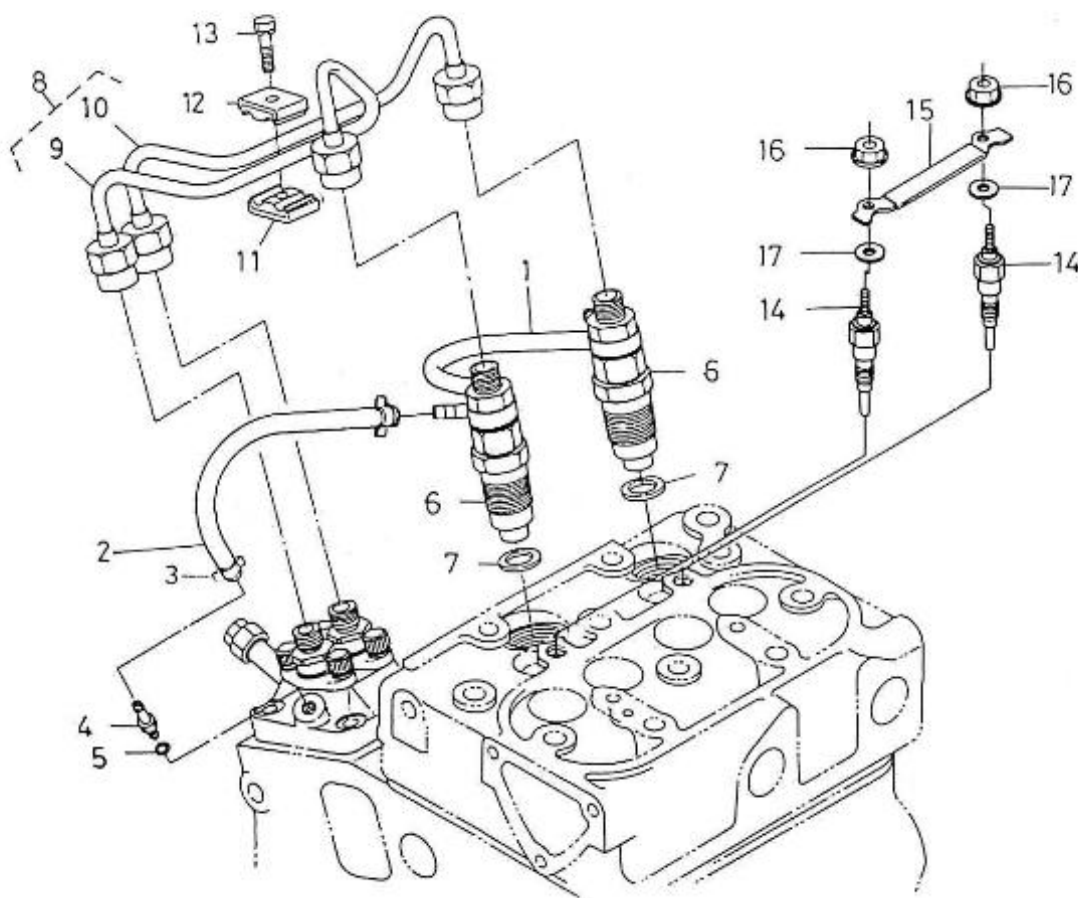

2.50HE STANDARD ENGINE / INJECTION NOZZLES AND PIPES

Part number	Item	Désignation article	Quantity
970304146	1	HOSE	1
970302167	2	HOSE,FUEL LEAKAGE D 3 L= 250	1
970310171	3	CLAMP	2
970142104	4	NOZZLE, FUEL OVERFLOW LINE	1
970150403	5	RING,SEAL	1
970307587	6	ASSY HOLDER,NOZZLE	2
970142109	7	GHASKET, RING INJECTORS	2
970307588	8	INJECTION PIPE	1
970307589	9	PIPE,INJECTION	1
970313892	10	PIPE,INJECTION	1
970142114	11	CLAMP,FUEL LINES 1+2	1
970142115	12	CLAMP,FUEL-LINES 1+2	1
970492118	13	SCREW,M 5X 20 ROUND HEAD	1
970307591	14	GLOW PLUG	2
970307592	15	CORD,GLOW PLUG	1
970307593	16	NUT,FLANGE	2
970307594	17	WASHER,PLAIN	2