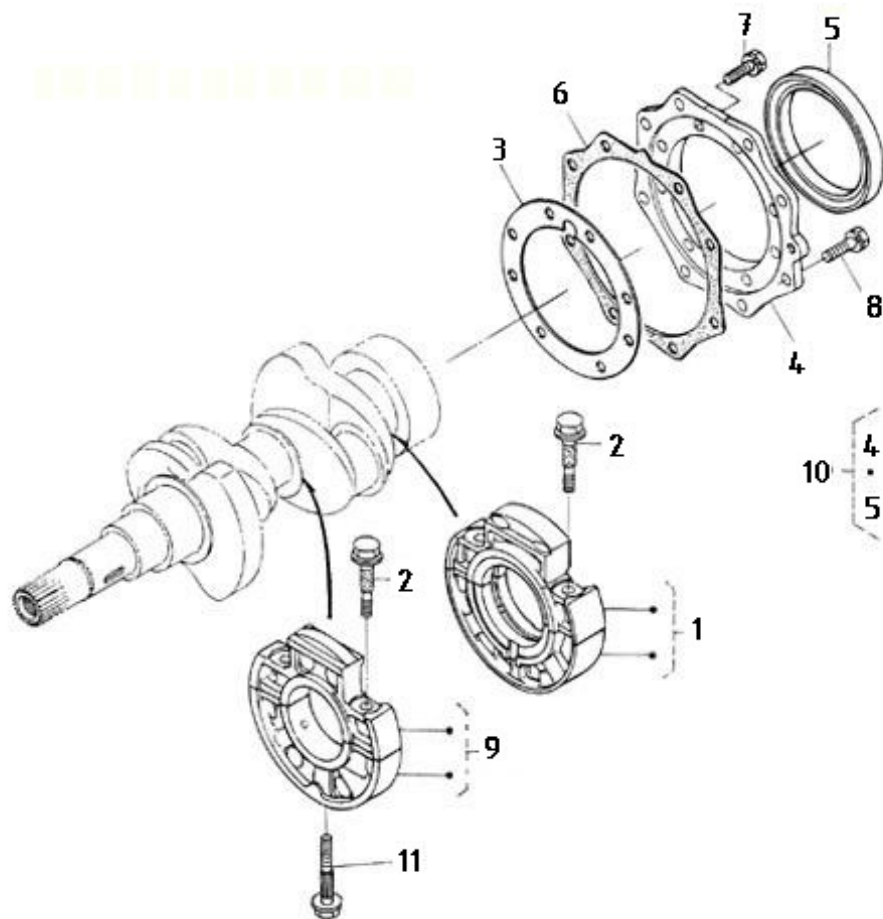

2.50HE STANDARD ENGINE / CRANKSHAFT-BEARINGS

Part number	Item	Désignation article	Quantity
970307466	1	ASSY CASE,MAIN BRG	1
970141533	2	BOLT, BEARING CASE	2
970141506	3	GASKET, BEARING CASE 2.40	1
970141535	4	COVER, BEARING CASE 2.40	1
970141529	5	SEAL, OIL	1
970141508	6	GASKET, BEARING CASE COVER 2.4	1
970491536	7	BOLT,M 6X 20	8
970141537	8	BOLT, M6X22	8
970307468	9	ASSY CASE,MAIN BRG 1	1
970141533	10	BOLT, BEARING CASE	2
970141539	11	BOLT, BEARING CASE N02	1