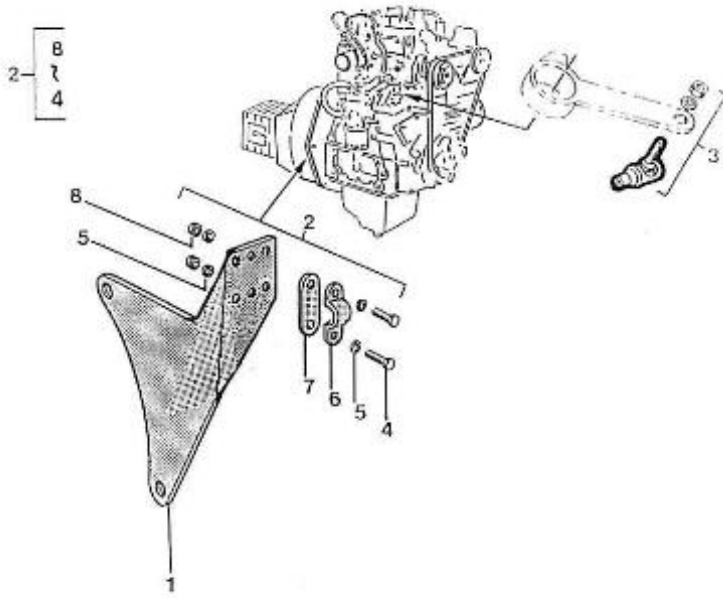

2.50HE STANDARD ENGINE / ACCELERATOR

Part number	Item	Désignation article	Quantity
970141314	1	SPRING, START GOVERNOR	1
970141313	2	SPRING, GOVERNOR N01 2.40	1
970313382	3	LEVER	1
970141317	4	LEVER, GOVERNOR FORK 1 CPL 2.4	1
970141318	11	LEVER, GOVERNOR FORK 2 CPL 2.4	1
970141318	12	LEVER, GOVERNOR FORK 2 CPL 2.4	1
970141319	13	SHAFT, GOVERNOR	1
970141320	14	PIN, LEVER GOVERNOR	1
970491322	15	BOLT	1
970300318	16	WASHER,SPRING D 5	1
970141318	17	LEVER, GOVERNOR FORK 2 CPL 2.4	1
970141325	18	BOLT, M6X35	2
970141326	19	WASHER, PLAIN D6	2
970140401	20	SCREW, REGULATOR	1
970142175	21	NUT,NOZZLE INJ.	1
970150403	22	RING,SEAL	2
970140404	23	NUT	1
970302411	24	CAP,NUT	1
970141312	25	COVER, SPEED CONTROL 2.40	1
970141311	26	GASKET, SPEED CONTROL 2.40	1
970490119	27	BOLT,M 6X 18	2
970490143	28	BOLT,M 6X 18	2
970150403	29	RING,SEAL	2
970141324	31	COLLAR, GOVERNOR 2.40	1
970141307	32	O-RING, GOVERNOR	1
970141306	33	LEVER, GOVERNOR	1
970141310	34	NUT	2
970141305	35	LEVER, SHAFT 2.40	1
970307616	36	LEVER,ENGINE STOP	1
970141320	37	PIN, LEVER GOVERNOR	1
970141303	38	O-RING, GOVERNOR	1
970141302	39	SPRING	1
970141301	40	BOLT, STOPPER ADJ.	2
970141327	41	BOLT	1
970151133	42	NUT,M 6	3
970307613	43	ASSY APPARATUS	1
970491131	44	WASHER,SEAL	2
970491129	45	NUT	1
970307614	46	ASSY BOLT,ADJUSTING	1
970141130	47	NUT, IDLE ASSEM.	1
970141132	48	CAP, BOLT COVER	1