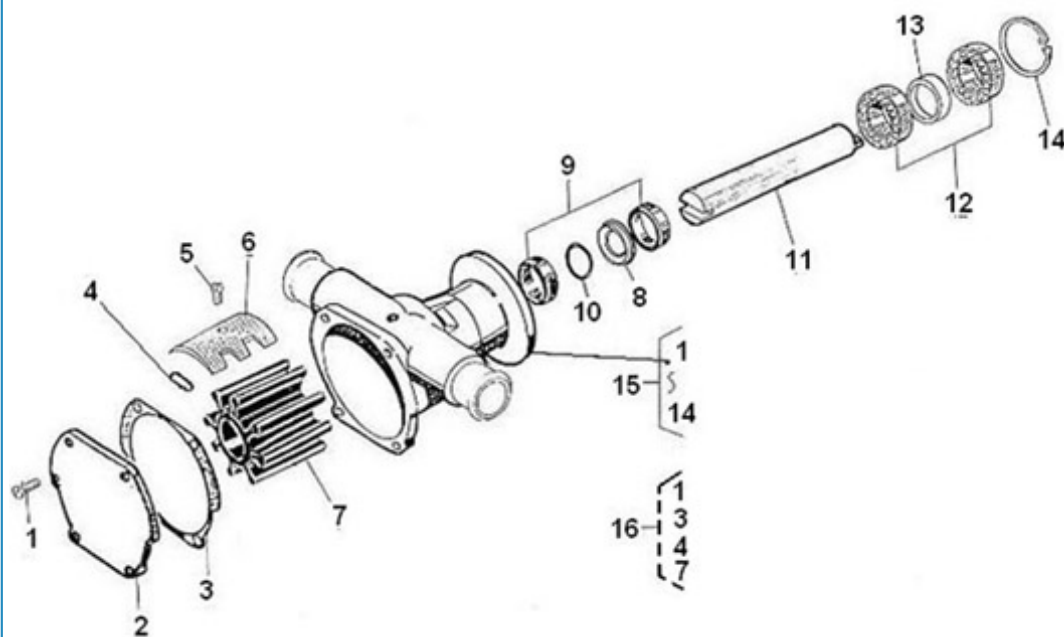

2.50HE STANDARD ENGINE / SEA WATER PUMP - DETAILS

Part number	Item	Désignation article	Quantity
970303686	1	SCREW,COVER W/PUMP F35B-9	6
970303691	2	COVER,WATER PUMP F4B-9	1
970504028	3	GASKET,F4B-9	1
970303687	4	SCREW,CAM WATER PUMP	1
970303687	5	SCREW,CAM WATER PUMP	1
970504034	6	CAM,WATER PUMP F4B-9	1
970434013	7	IMPELLER,WATER PUMP F 4B D 12	1
970307738	8	SPACER	1
970434031	9	RING,SEAL OIL W/PUMP F35B-9	2
970307744	10	O-RING	1
970307734	11	PUMP SHAFT	1
970303692	12	BEARING,CASE WATER PUMP F4B-9	2
970307739	13	SPACER	1
970303693	14	RING,RETAINING WATER PUMP F4B-	1
970307808	15	PUMP,WATER	1
970307749	16	REPAIR KIT	1