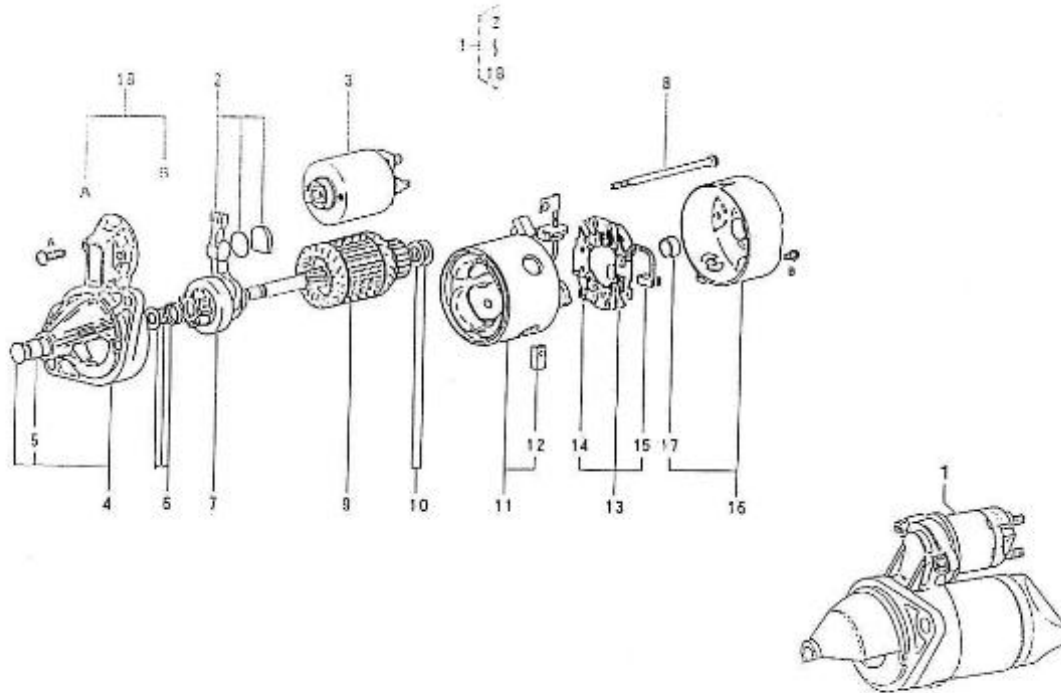

2.50HE STANDARD ENGINE / STATER - DETAILS

Part number	Item	Désignation article	Quantity
970307577	1	ASSY STARTER	1
970307578	2	LEVER	1
970147306	3	RELAIS,STARTER MOTOR 2.45/2.50	1
970307579	4	FRAME, DRIVE END	1
970147308	5	BUSH	1
970307580	6	STOPPER	1
970307581	7	SWITCH,OVER RUNNING	1
970307582	8	BOLT	2
970307583	9	ARMATURE	1
970147337	10	WASHER,ADJUSTING	1
970307584	11	YOKE	1
970147316	12	BRUSH	2
970147317	13	HOLDER,BRUSH	1
970147318	14	SPRING,BRUSH	3
970147325	15	BRUSH,STARTER MOTOR 2.40	1
970307585	16	BRACKET	1
970147315	17	BUSHING,STARTER MOTOR 2.40HE	1
970307586	18	SCREW	1