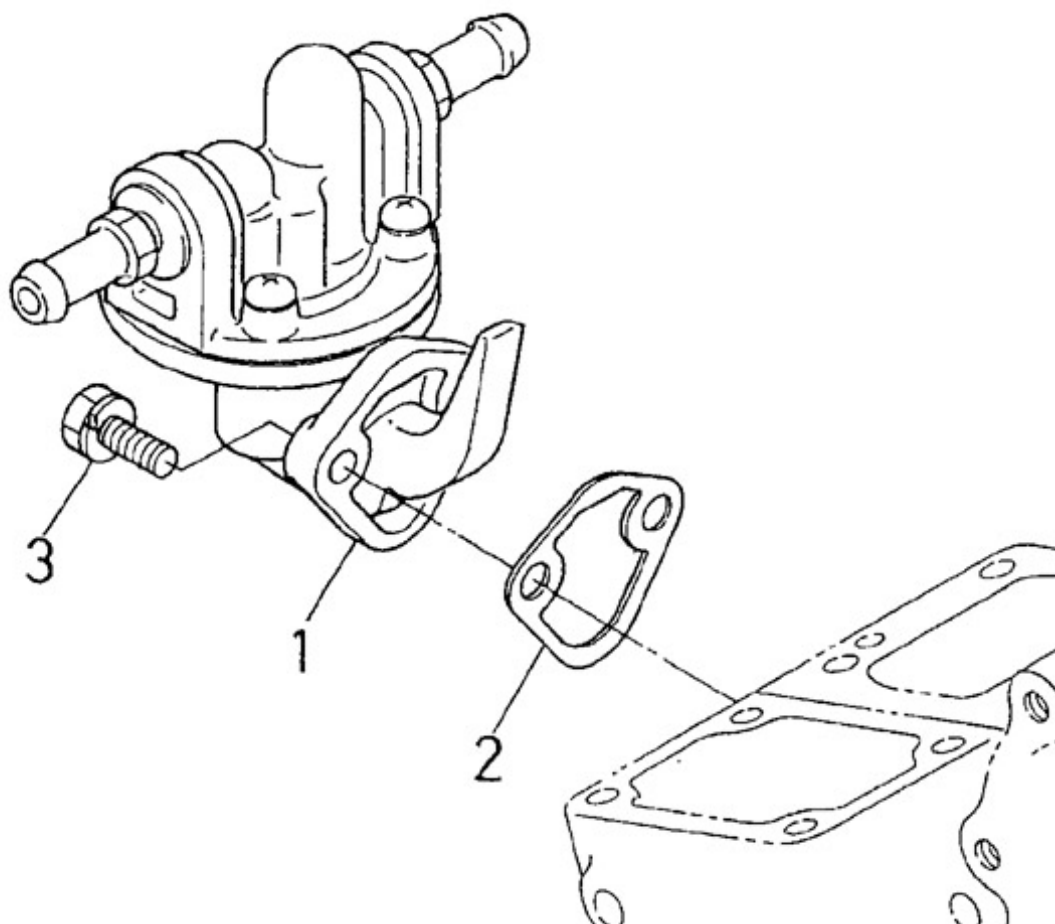

2.50HE STANDARD ENGINE / FEED PUMP

Part number	Item	Désignation article	Quantity
970142501	1	PUMP,FUEL FEED 2. 40	1
970142512	2	GASKET,FUEL PUMP 2. 40	1
970491117	3	BOLT,M 6X 16	2