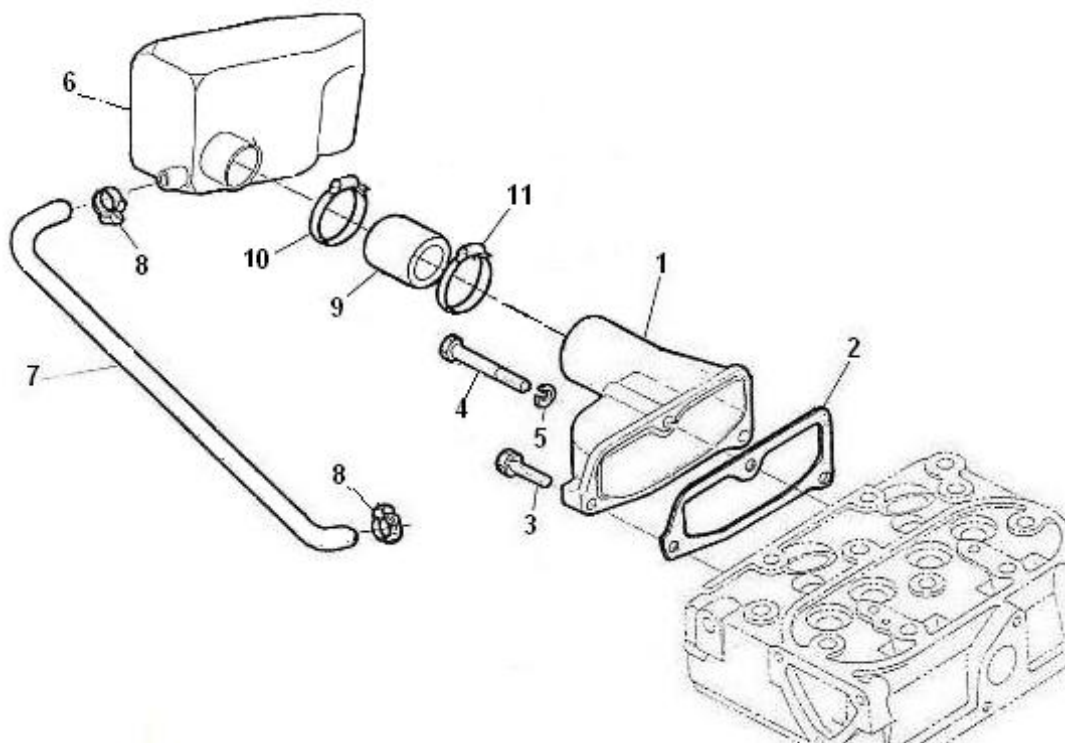

2.50HE STANDARD ENGINE / INTAKE MANIFOLD

Part number	Item	Désignation article	Quantity
970145101	1	MANIFOLD,INTAKE	1
970145102	2	GASKET,INTAKE MANIFOLD 2. 40	1
970490119	3	BOLT,M 6X 18	2
970302736	4	BOLT,M 6X 45	1
970119149	5	WASHER, SPRING D 6	1
970301330	6	FILTER,AIR HE	1
970302573	7	HOSE,CARTER DEAIR 2.40HE	1
970439306	8	CLAMP	2
970301611	9	HOSE,AIR FILTER 2. 40-2.60/HE	1
970634621	10	CLAMP,HOSE	1
970604533	11	CLAMP,HOSE 32-44	1