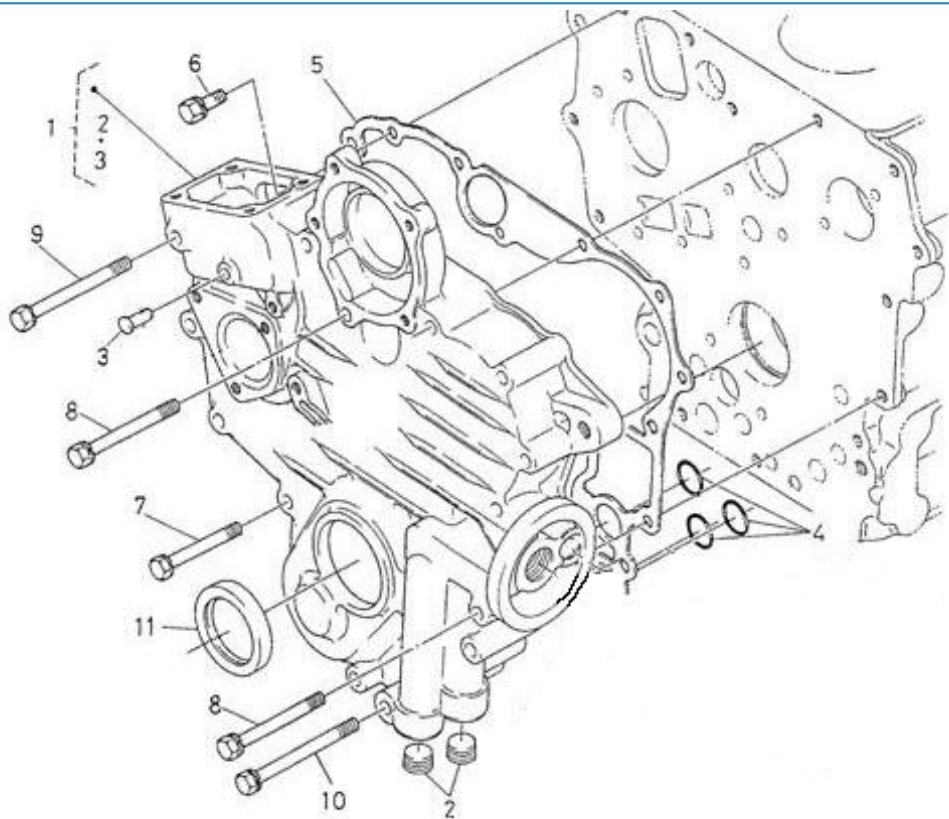

2.50HE STANDARD ENGINE / TIMING GEAR CASE

Part number	Item	Désignation article	Quantity
970307619	1	COMP CASE,GEAR	1
970140202	2	PLUG, SOCK	2
970140204	3	PIN, TIMING COVER 2.40	1
970490203	4	O-RING	3
970140205	5	GASKET, TIMING CASE 2.40	1
970490119	6	BOLT,M 6X 18	1
970302737	7	BOLT,M 6X 50	10
970140208	8	BOLT	3
970307621	9	BOLT	1
970307622	10	BOLT	1
970307623	11	SEAL,OIL	1